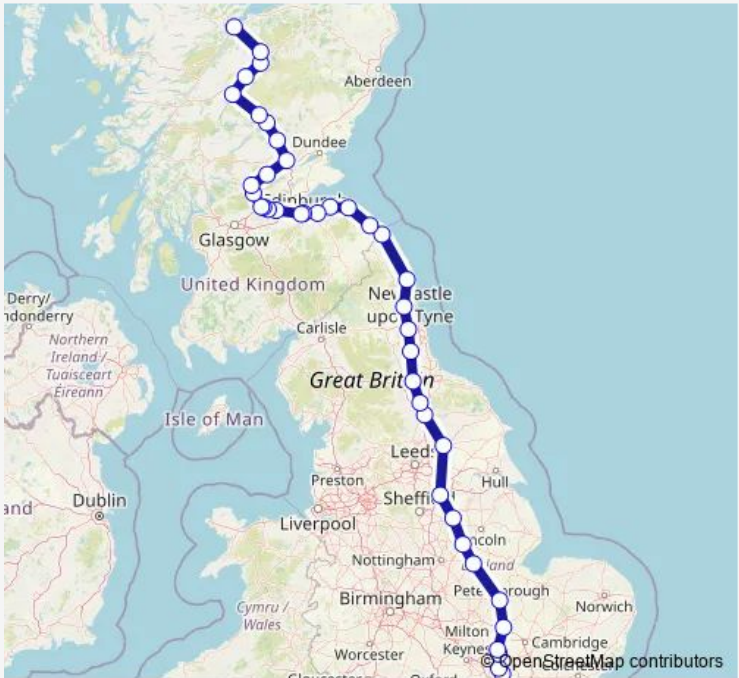

Rail LNER London Kings Cross - Inverness

[Go to website](#)

Direction
 Inverness — London Kings Cross
 46 stops
[Open route schedule](#)

- Inverness
- Carrbridge
- Aviemore
- Kingussie
- Dalwhinnie
- Blair Atholl
- Pitlochry
- Dunkeld & Birnam
- Perth
- Gleneagles
- Dunblane
- Stirling
- Camelon
- Falkirk Grahamston
- Polmont
- Linlithgow
- Haymarket
- Edinburgh
- Prestonpans
- Drem
- Dunbar

Route schedule
 Inverness — London Kings Cross

Monday	07:55
Tuesday	07:55
Wednesday	07:55
Thursday	07:55
Friday	07:55
Saturday	07:55
Sunday	—

Route info
 Direction: Inverness
 Stops: 46
 Trip Duration: 7 hour 54 min

Darlington

Durham

Newcastle

Morpeth

Alnmouth

Berwick-upon-Tweed

Reston

Route schedule

Stops: 47

Trip Duration: 8 hour 9 min

Morpeth

Newcastle

Durham

Darlington

Northallerton

Thirsk