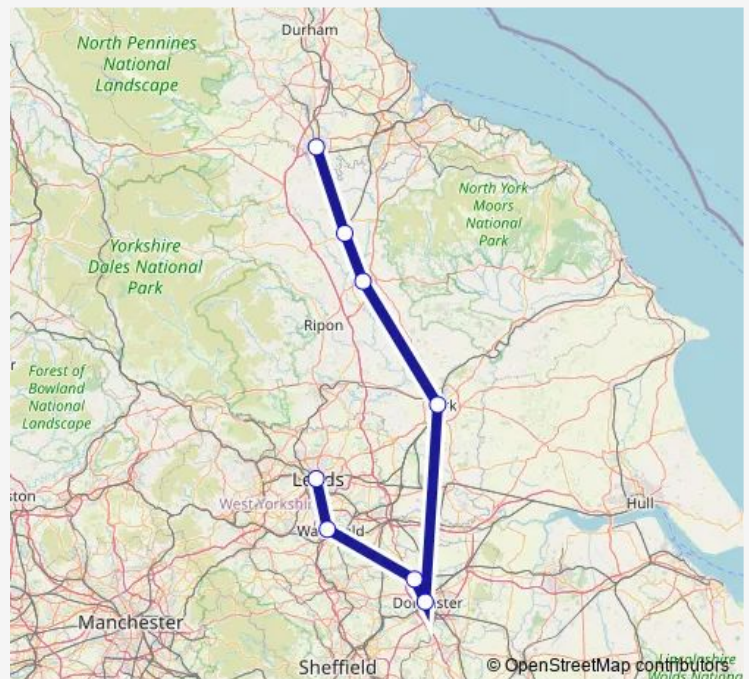

Rail LNER Darlington - Leeds

[Go to website](#)

Direction

Darlington — Leeds

8 stops

[Open route schedule](#)

Darlington

Northallerton

Thirsk

York

Doncaster

Adwick

Wakefield Westgate

Leeds

Route schedule

Darlington — Leeds

Monday —

Tuesday —

Wednesday —

Thursday —

Friday 23:47-23:55

Saturday —

Sunday —

Route info

Direction: Darlington

Stops: 8

Trip Duration: 1 hour 33 min

■ LNER — Darlington - Leeds

LNER Rail time schedules and route maps are available in an offline PDF at busmaps.com. Use the busmaps.com website to see live bus times, train schedule or subway schedule, and step-by-step directions for all public transit in Northallerton