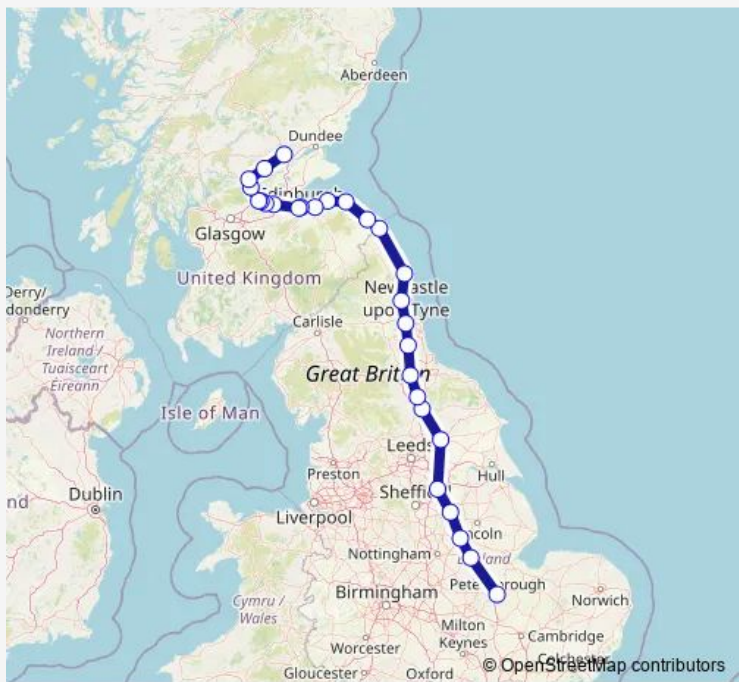

**Rail LNER Peterborough - Perth**

[Go to website](#)

**Direction**  
 Peterborough — Perth  
 28 stops  
[Open route schedule](#)

- Peterborough
- Grantham
- Newark North Gate
- Retford
- Doncaster
- York
- Thirsk
- Northallerton
- Darlington
- Durham
- Newcastle
- Morpeth
- Alnmouth
- Berwick-upon-Tweed
- Reston
- Dunbar
- Drem
- Prestonpans
- Edinburgh
- Haymarket
- Linlithgow

Route schedule  
 Peterborough — Perth

Monday	—
Tuesday	—
Wednesday	—
Thursday	—
Friday	—
Saturday	12:43
Sunday	12:43

Route info  
 Direction: Peterborough  
 Stops: 28  
 Trip Duration: 5 hour 15 min

**LNER — Peterborough - Perth** **BusMaps**

Dunbar

Reston

Berwick-upon-Tweed

Alnmouth

Morpeth

Newcastle

Durham

Darlington

## Route info

Direction: Perth

Stops: 28

Trip Duration: 5 hour 9 min

Newark North Gate

Grantham

Peterborough

LNER Rail time schedules and route maps are available in an offline PDF at [busmaps.com](https://busmaps.com). Use the [busmaps.com](https://busmaps.com) website to see live bus times, train schedule or subway schedule, and step-by-step directions for all public transit in Falkirk