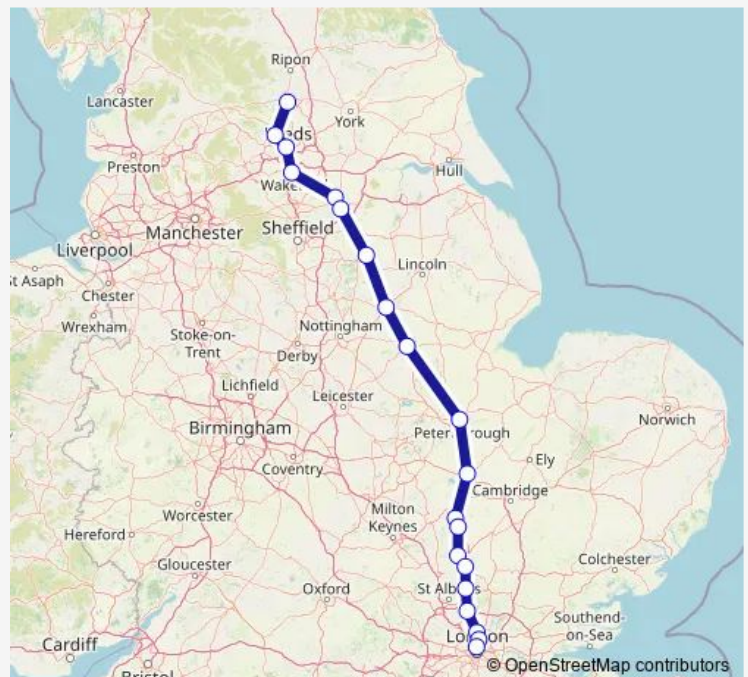

Adwick

Doncaster

Retford

Newark North Gate

Grantham

Peterborough

Huntingdon

Sandy

### Route schedule

Harrogate — London Kings Cross

Monday 07:37-17:36

Tuesday 07:37-17:36

Wednesday 07:37-17:36

Thursday 07:37-17:36

Friday 07:37-17:36

Saturday 07:37-17:36

### Route info

Direction: Harrogate

Stops: 20

Trip Duration: 2 hour 55 min

■ LNER — Harrogate - London Kings Cross

BusMaps

## Route info

Direction: Harrogate

Stops: 20

Trip Duration: 3 hour 6 min

LNER Rail time schedules and route maps are available in an offline PDF at [busmaps.com](#). Use the [busmaps.com](#) website to see live bus times, train schedule or subway schedule, and step-by-step directions for all public transit in Leeds