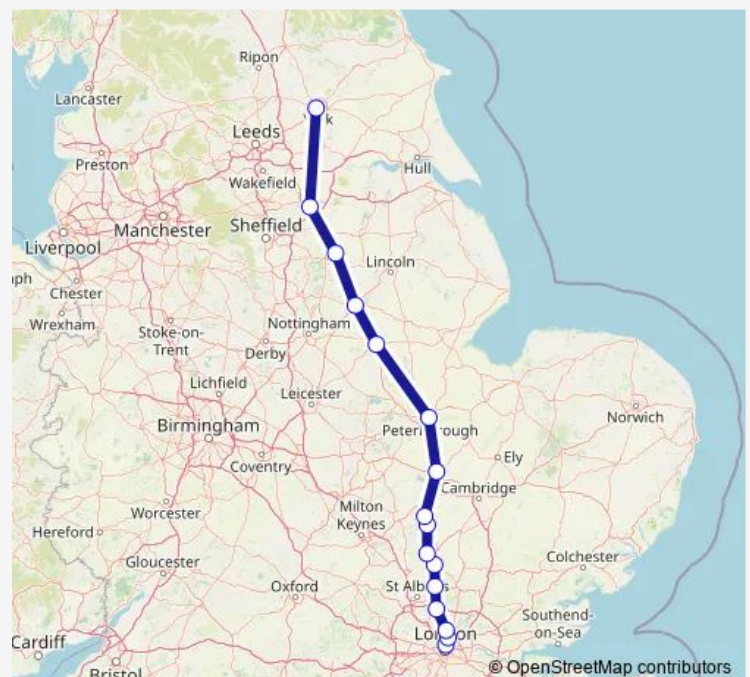

### Route schedule

London Kings Cross — York

Monday 07:06-23:00

Tuesday 07:06-23:00

Wednesday 07:06-23:00

Thursday 07:06-23:00

Friday 07:06-23:00

Saturday 06:15-21:00

### Route info

Direction: London Kings Cross

Stops: 16

Trip Duration: 2 hour 30 min

 LNER — London Kings Cross - York

**Direction**

York — London Kings Cross

17 stops

## Route info

Direction: York

Stops: 17

Trip Duration: 2 hour 6 min