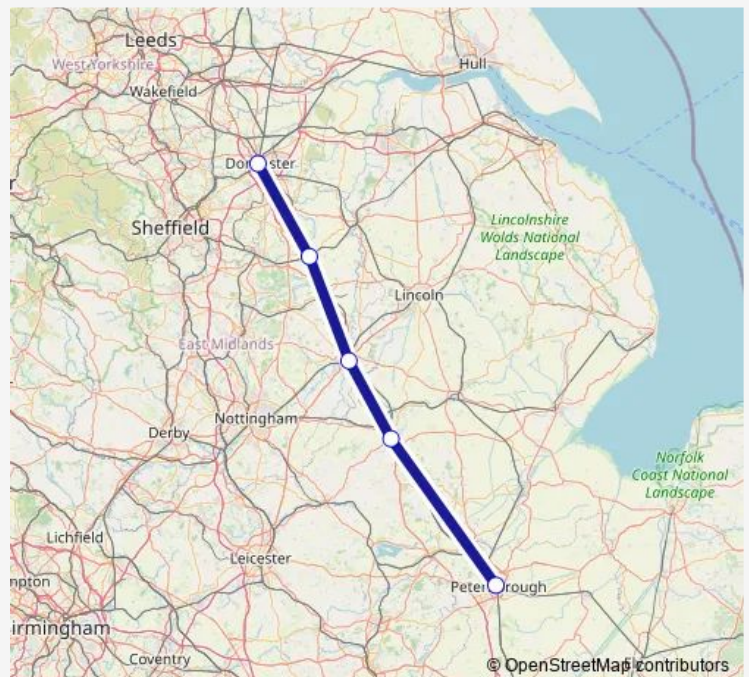

## Rail LNER Doncaster - Peterborough

[Go to website](#)

### Direction

Doncaster — Peterborough

5 stops

[Open route schedule](#)

Doncaster

Retford

Newark North Gate

Grantham

Peterborough

### Route info

Direction: Doncaster

Stops: 5

Trip Duration: 1 hour 10 min

■ LNER — Doncaster - Peterborough

BusMaps

LNER Rail time schedules and route maps are available in an offline PDF at [busmaps.com](https://busmaps.com). Use the [busmaps.com](https://busmaps.com) website to see live bus times, train schedule or subway schedule, and step-by-step directions for all public transit in Peterborough