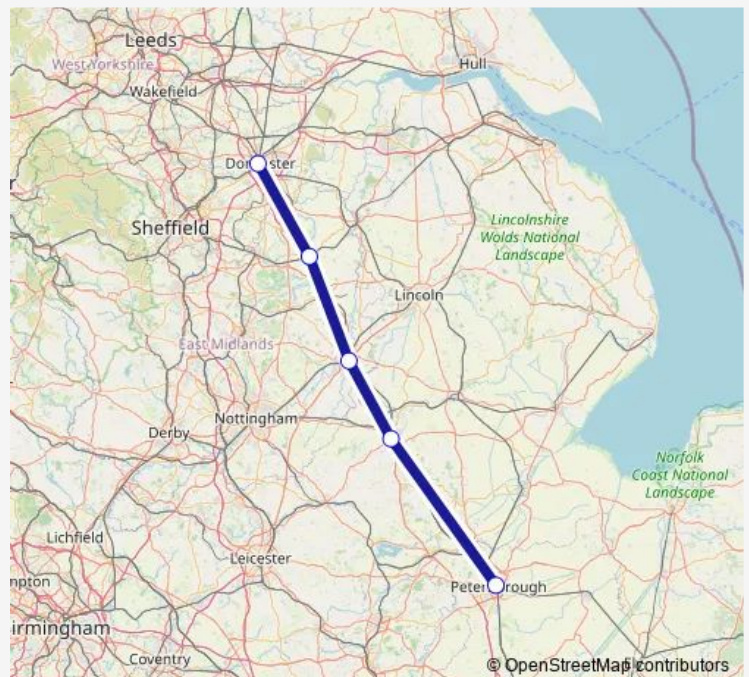

Rail LNER Peterborough - Doncaster

[Go to website](#)

Direction

Peterborough — Doncaster

5 stops

[Open route schedule](#)

Peterborough

Grantham

Newark North Gate

Retford

Doncaster

Route schedule

Peterborough — Doncaster

Monday	—
Tuesday	—
Wednesday	—
Thursday	—
Friday	—
Saturday	—
Sunday	19:51

Route info

Direction: Peterborough

Stops: 5

Trip Duration: 0 hour 52 min

LNER — Doncaster - Peterborough

BusMaps

LNER Rail time schedules and route maps are available in an offline PDF at busmaps.com. Use the busmaps.com website to see live bus times, train schedule or subway schedule, and step-by-step directions for all public transit in Peterborough