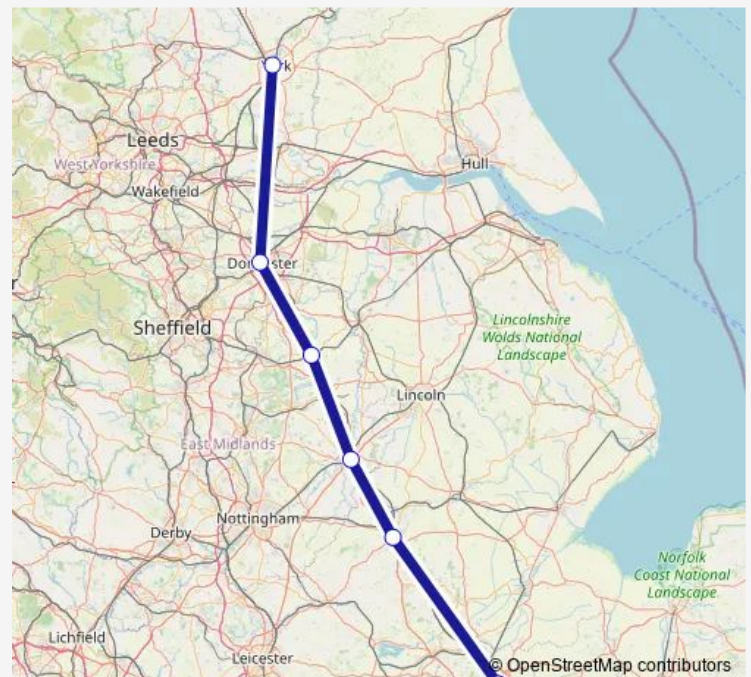

Rail LNER Peterborough - York

[Go to website](#)

Direction

York — Peterborough

6 stops

[Open route schedule](#)

York

Doncaster

Wednesday —

Thursday —

Friday —

Saturday 04:40-18:02

Sunday 08:00-08:58

Route info

Direction: York

Stops: 6

Trip Duration: 1 hour 27 min

■ LNER — York - Peterborough

Direction

Peterborough — York

6 stops

[Open route schedule](#)

Peterborough

Grantham

Route info

Direction: Peterborough

Stops: 6

Trip Duration: 1 hour 10 min

LNER Rail time schedules and route maps are available in an offline PDF at busmaps.com. Use the busmaps.com website to see live bus times, train schedule or subway schedule, and step-by-step directions for all public transit in Peterborough