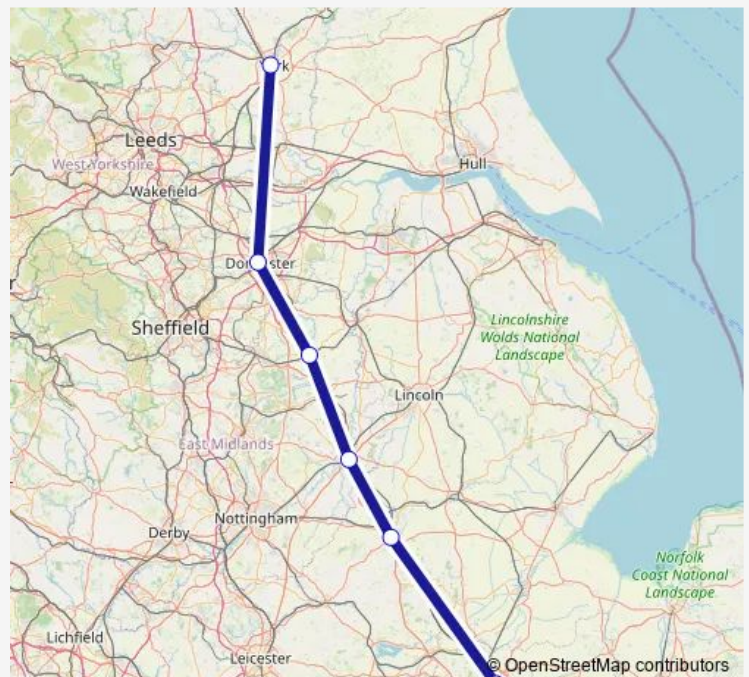

Rail LNER Peterborough - York

[Go to website](#)

Direction

York — Peterborough

6 stops

[Open route schedule](#)

York

Doncaster

Wednesday —

Thursday —

Friday —

Saturday 04:40-18:02

Sunday 15:26

Route info

Direction: York

Stops: 6

Trip Duration: 1 hour 25 min

■ LNER — Peterborough - York

Direction

Peterborough — York

6 stops

[Open route schedule](#)

Peterborough

Grantham

Newark North Gate

Retford

Doncaster

York

Route schedule

Peterborough — York

Monday	—
Tuesday	—
Wednesday	—
Thursday	—
Friday	—
Saturday	07:59-15:59
Sunday	13:12-22:53

Route info