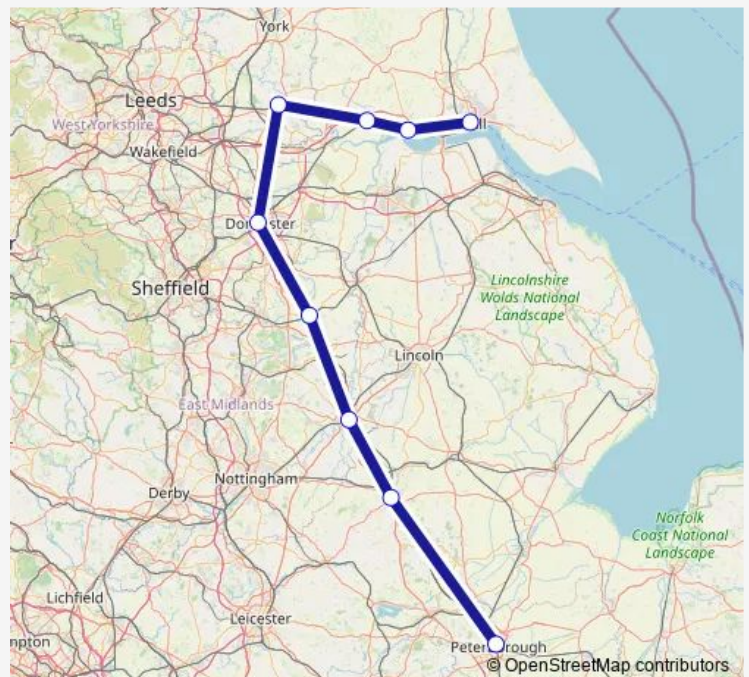

Route info

Direction: Hull

Stops: 9

Trip Duration: 1 hour 56 min

■ LNER — Hull - Peterborough

Direction

Peterborough — Hull

9 stops

[Open route schedule](#)

Peterborough

Grantham

Newark North Gate

Retford

Doncaster

Selby

Gilberdyke

Trip Duration: 1 hour 54 min

Direction

Peterborough — Hull

10 stops

[Open route schedule](#)

Peterborough

Grantham

Newark North Gate

Retford

Doncaster

Selby

Howden

Gilberdyke

Brough

Hull

Route schedule