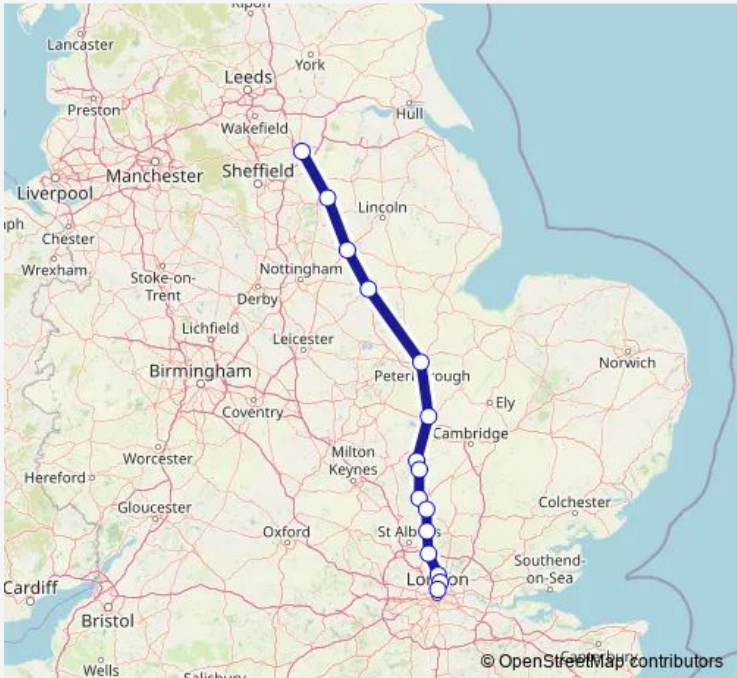

Rail LNER London Kings Cross - Doncaster

[Go to website](#)

Direction
 London Kings Cross — Doncaster
 15 stops
[Open route schedule](#)

- London Kings Cross
- Finsbury Park
- Alexandra Palace
- Potters Bar
- Welwyn Garden City
- Stevenage
- Hitchin
- Biggleswade
- Sandy
- Huntingdon
- Peterborough
- Grantham
- Newark North Gate
- Retford
- Doncaster

Route schedule
 London Kings Cross — Doncaster

Monday	23:00
Tuesday	19:30-22:45
Wednesday	22:45
Thursday	22:45
Friday	—
Saturday	—
Sunday	19:35-21:05

Route info
 Direction: London Kings Cross
 Stops: 15
 Trip Duration: 2 hour 20 min

Direction

Doncaster — London Kings Cross

15 stops

[Open route schedule](#)

Doncaster

Retford

Newark North Gate

Grantham

Route info

Direction: Doncaster

Stops: 15

Trip Duration: 1 hour 54 min

LNER Rail time schedules and route maps are available in an offline PDF at [busmaps.com](#). Use the [busmaps.com](#) website to see live bus times, train schedule or subway schedule, and step-by-step directions for all public transit in London