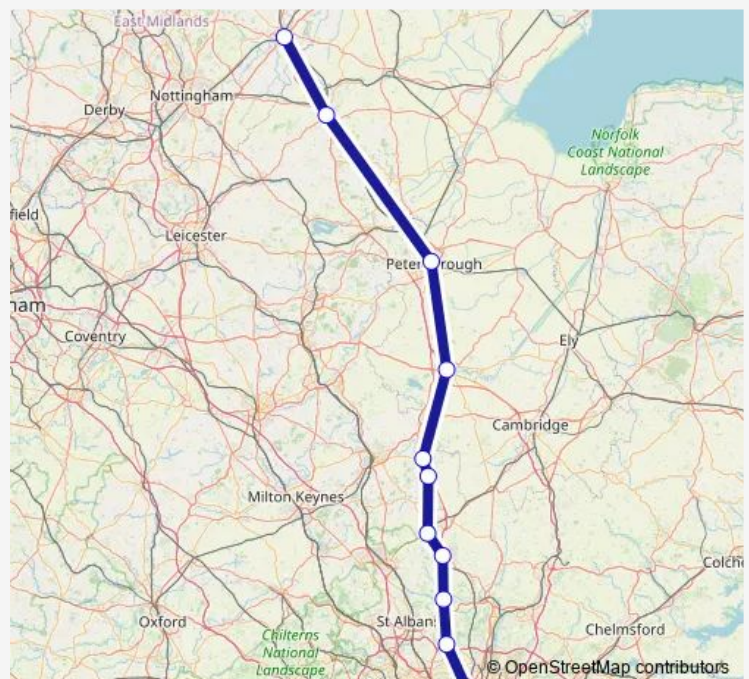

### Route schedule

Newark North Gate — London Kings Cross

Monday —

Tuesday —

Wednesday —

Thursday —

Friday —

Saturday 10:59-17:55

### Route info

Direction: Newark North Gate

Stops: 13

Trip Duration: 1 hour 27 min

■ LNER — London Kings Cross - Newark North Gate