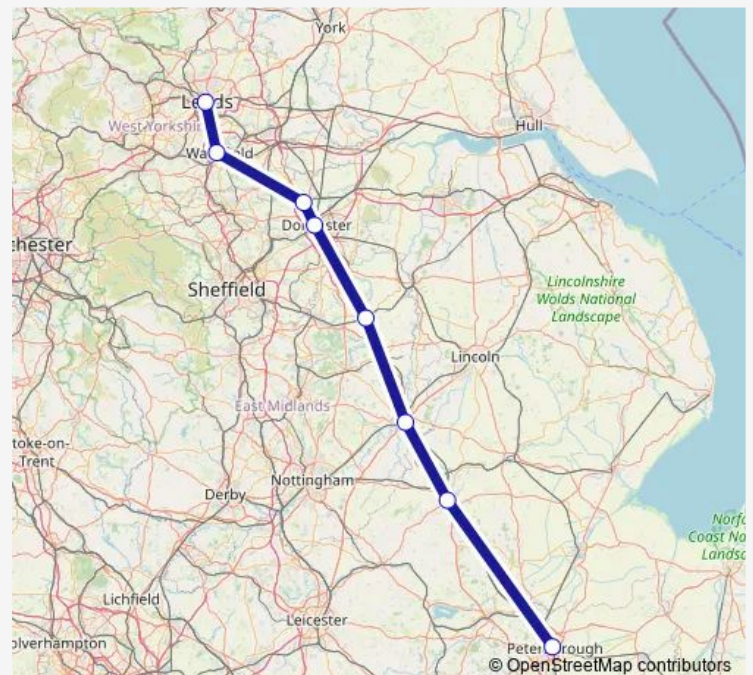

Newark North Gate

Retford

Doncaster

Adwick

Wakefield Westgate

Leeds

Route schedule

Peterborough — Leeds

Monday —

Tuesday —

Wednesday —

Thursday —

Friday —

Saturday 07:24-22:47

Sunday 09:56-23:38

Route info

Direction: Peterborough

Stops: 8

Trip Duration: 1 hour 33 min

■ LNER — Leeds - Peterborough

Direction

Leeds — Peterborough

8 stops

[Open route schedule](#)

Route schedule

Leeds — Peterborough

Monday	—
Tuesday	—
Wednesday	—
Thursday	—
Friday	—
Saturday	05:05-20:15
Sunday	08:05-20:45

Route info

Direction: Leeds

Stops: 8

Trip Duration: 1 hour 32 min

LNER Rail time schedules and route maps are available in an offline PDF at [busmaps.com](#). Use the [busmaps.com](#) website to see live bus times, train schedule or subway schedule, and step-by-step directions for all public transit in Peterborough