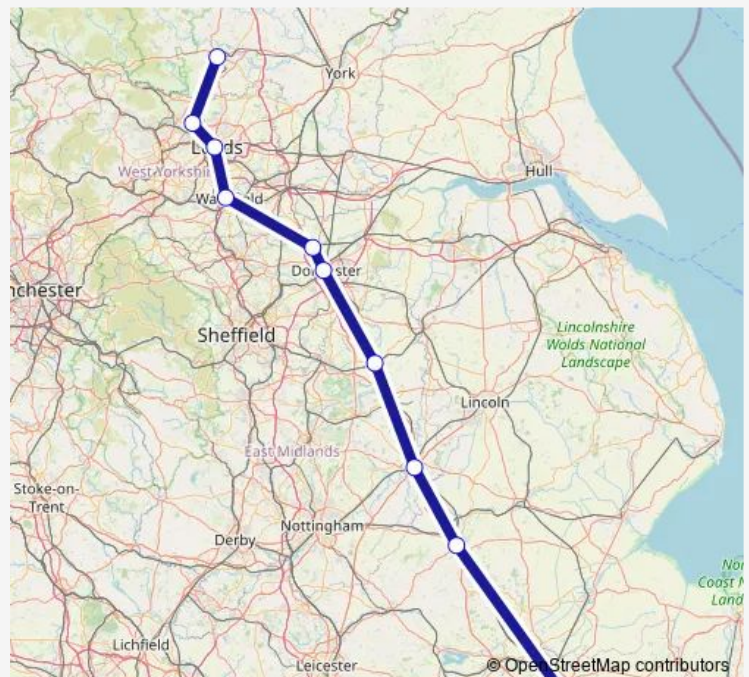

Rail LNER Harrogate - Peterborough

[Go to website](#)

Direction

Harrogate — Peterborough

10 stops

[Open route schedule](#)

Harrogate

Horsforth

Leeds

Wakefield Westgate

Adwick

Doncaster

Retford

Newark North Gate

Grantham

Peterborough

Route schedule

Harrogate — Peterborough

Monday	—
Tuesday	—
Wednesday	—
Thursday	—
Friday	—
Saturday	07:37
Sunday	09:15

Route info

Direction: Harrogate

Stops: 10

Trip Duration: 2 hour 24 min

■ LNER — Harrogate - Peterborough

Retford

Doncaster

Adwick

Wakefield Westgate

Leeds

Horsforth

Harrogate

Route schedule