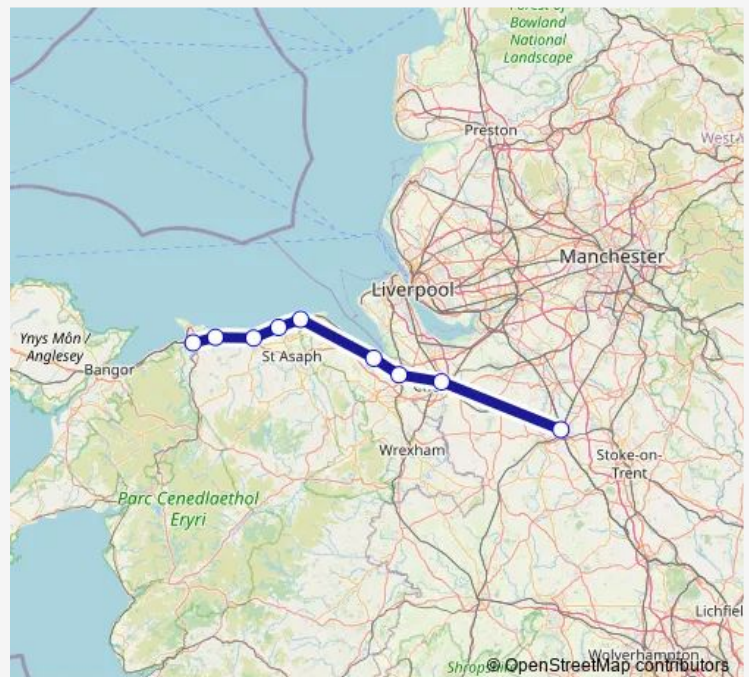

Rail Aw:Llj->Cre AW train service from LLJ to Cre

[Go to website](#)

Direction

Llandudno Junction — Crewe

9 stops

[Open route schedule](#)

Llandudno Junction

Colwyn Bay

Abergele & Pensarn

Rhyl

Prestatyn

Flint

Shotton

Chester

Crewe

Route schedule

Llandudno Junction — Crewe

Monday 04:38

Tuesday 04:38-04:45

Wednesday 04:38-04:45

Thursday 04:38-04:45

Friday 04:38

Saturday 04:38

Sunday —

Route info

Direction: Llandudno Junction

Stops: 9

Trip Duration: 1 hour 21 min

■ Aw:Llj->Cre — AW train service from LLJ to Cre

Aw:Llj->Cre Rail time schedules and route maps are available in an offline PDF at busmaps.com. Use the busmaps.com website to see live bus times, train schedule or subway schedule, and step-by-step directions for all public transit in Flint