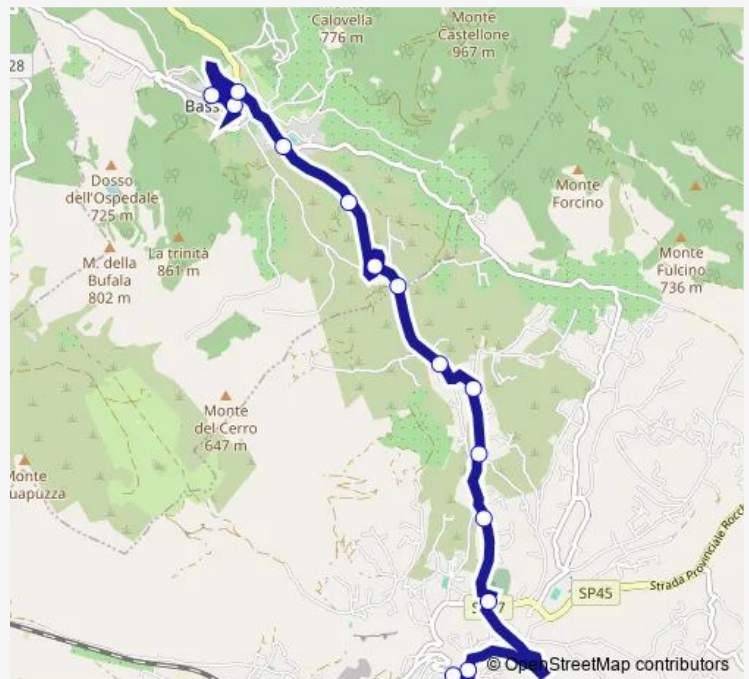

Direction

Bassiano via dei Martiri # f2628 — Sezze | Porta Sant'Andrea # f3409

14 stops

[Open route schedule](#)

Bassiano via dei Martiri # f2628

Bassiano | Via Valvisciolo Viale Martiri # f3143

Bassiano | Via Valvisciolo Via Ninfina # f3144

Route schedule

Bassiano via dei Martiri # f2628 — Sezze | Porta Sant'Andrea # f3409

Monday	05:30-14:00
Tuesday	05:30-14:00
Wednesday	05:30-14:00
Thursday	05:30-14:00
Friday	05:30-14:00
Saturday	05:30-14:55
Sunday	—

Route info

Direction: Bassiano via dei Martiri # f2628

Stops: 14

Trip Duration: 0 hour 20 min

Bassiano - Sezze # Lt37a

Bus time schedules and route maps are available in an offline PDF at busmaps.com. Use the busmaps.com website to see live bus times, train schedule or subway schedule, and step-by-step directions for all public transit in Sezze