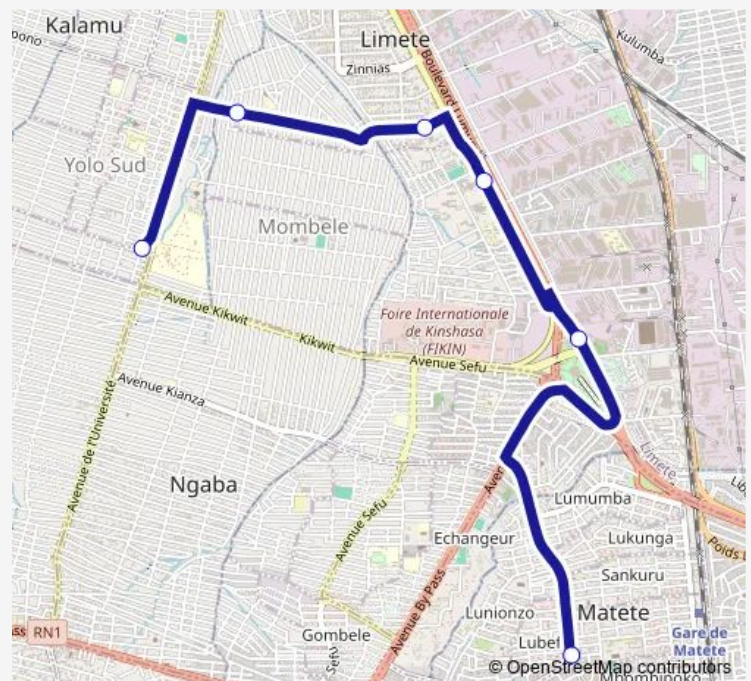

Bus Yolo Ezo_ TO _ Matete

[Go to website](#)

Direction

unknown — unknown

6 stops

[Open route schedule](#)

unknown

unknown

Wednesday 16:39

Thursday 16:39

Friday 16:39

Saturday —

Sunday —

Route info

Direction: unknown

Stops: 6

Trip Duration: 0 hour 26 min

■ Yolo Ezo_ TO _ Matete

Direction

unknown — unknown

6 stops

[Open route schedule](#)

unknown

unknown

unknown

unknown

unknown

unknown

Route schedule

unknown — unknown

Monday	16:03
Tuesday	16:03
Wednesday	16:03
Thursday	16:03
Friday	16:03
Saturday	—
Sunday	—

Route info