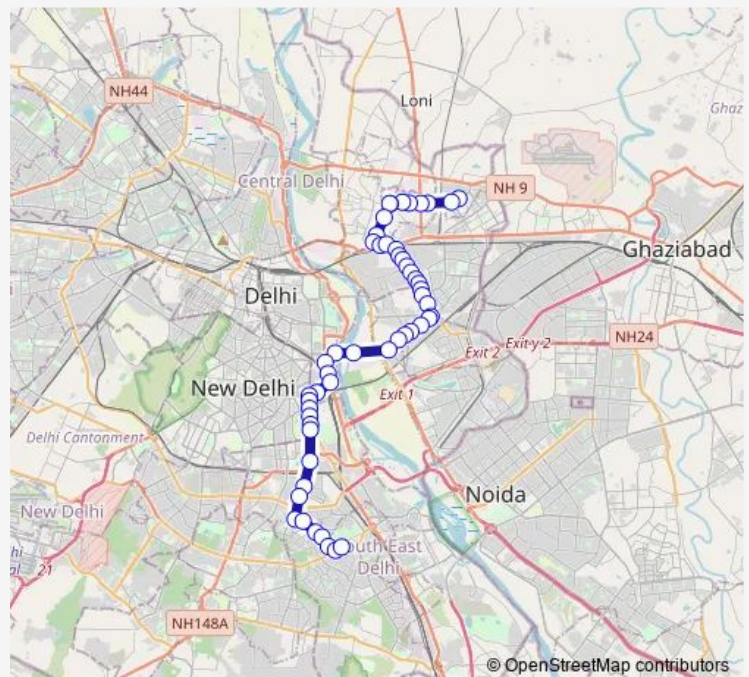

Thursday 06:54-20:05

Friday 06:54-20:05

Saturday 06:54-20:05

Sunday 06:54-20:05

Route info

Direction: Nand Nagari Terminal

Stops: 52

Trip Duration: 1 hour 43 min