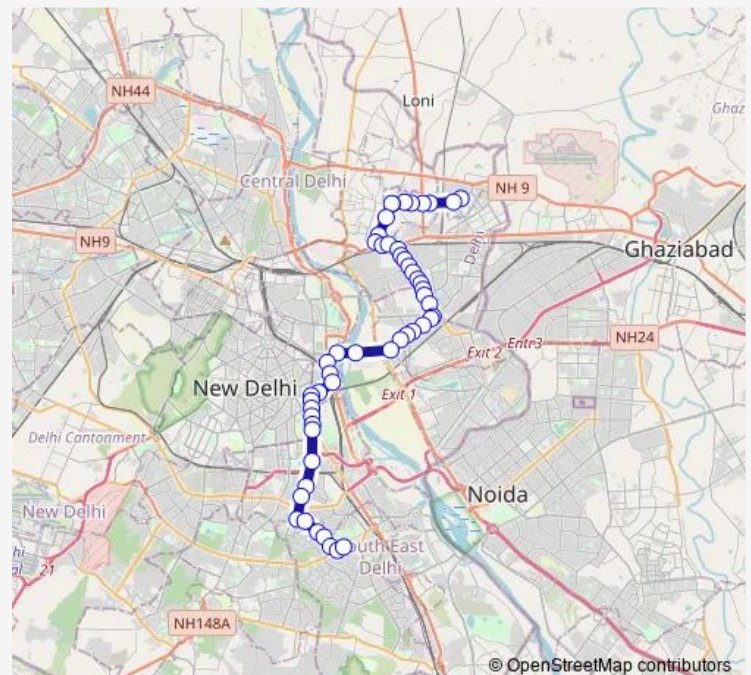

### Route schedule

Nand Nagari Terminal — Nehru Place Terminal

Monday 06:54-20:05

Tuesday 06:54-20:05

Wednesday 06:54-20:05

Thursday 06:54-20:05

Friday 06:54-20:05

Saturday 06:54-20:05

Sunday 06:54-20:05

### Route info

Direction: Nand Nagari Terminal

Stops: 52

Trip Duration: 1 hour 43 min

■ 374down

BusMaps

Jagatpuri A Block

Jagatpuri F-Block