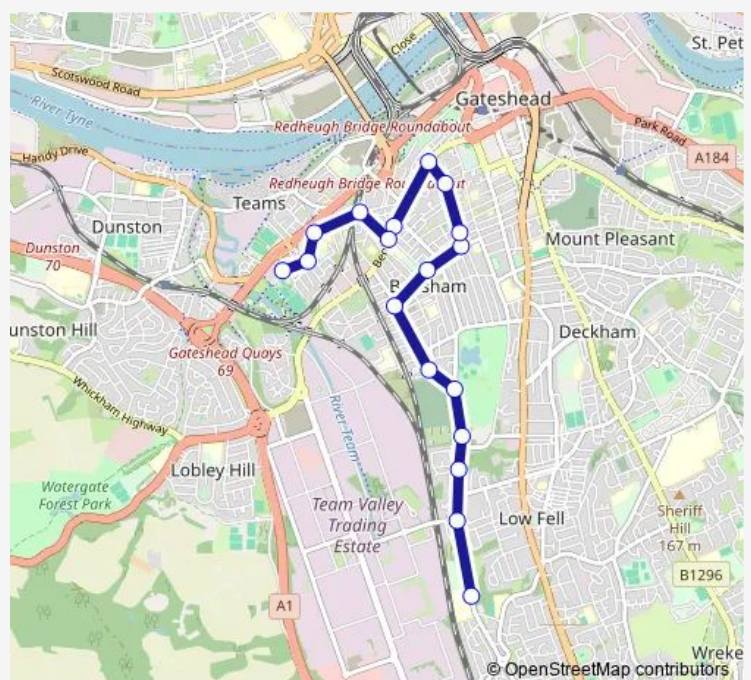

Route schedule

Saltwell Road South-Chowdene Park — Bolam Street-Turning Circle

Monday

—

Tuesday

—

Wednesday

—

Route info

Direction: Saltwell Road South-Chowdene Park

Stops: 18

Trip Duration: 0 hour 15 min

866N

BusMaps

866N Bus time schedules and route maps are available in an offline PDF at busmaps.com. Use the busmaps.com website to see live bus times, train schedule or subway schedule, and step-by-step directions for all public transit in Gateshead