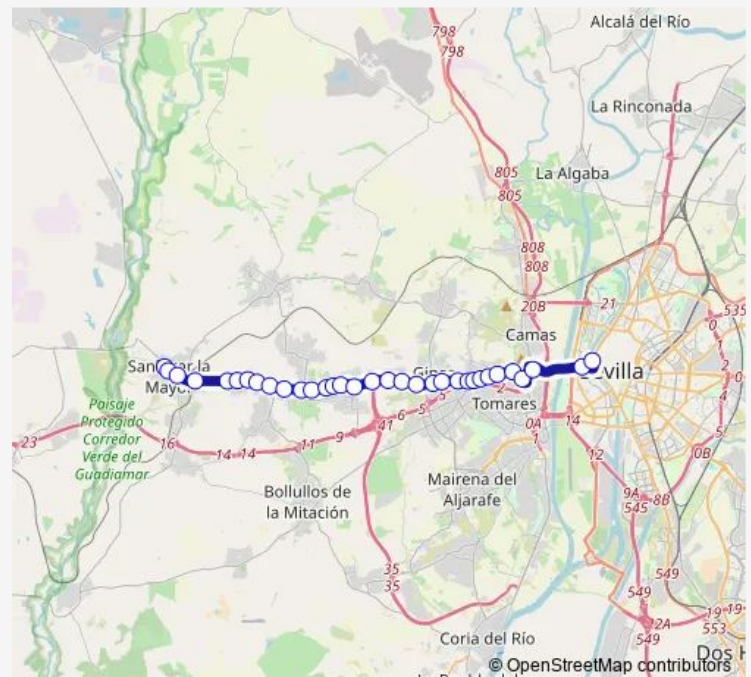

Thursday 08:00-19:00

Friday 08:00-19:00

Saturday 10:00

Sunday 16:00

Route info

Direction: Plaza De Armas

Stops: 30

Trip Duration: 0 hour 42 min

Route info

Direction: Venta La Alegria (Frente)

Stops: 33

Trip Duration: 0 hour 46 min

C Real Frente Supermercado Codi (I)

C Real Irlandesas

C Real Maristas

Carambolo (Frente)