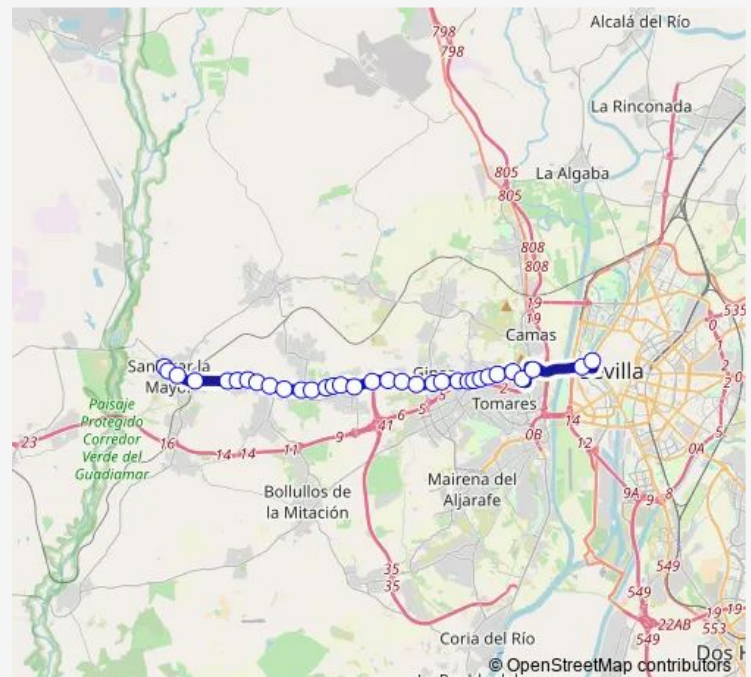

Thursday 08:00-19:00

Friday 08:00-19:00

Saturday 10:00

Sunday 16:00

Route info

Direction: Plaza De Armas

Stops: 30

Trip Duration: 0 hour 42 min

Route info

Direction: Venta La Alegria (Frente)

Stops: 33

Trip Duration: 0 hour 46 min

C Real Frente Supermercado Codi (I)

C Real Irlandesas

C Real Maristas

Carambolo (Frente)