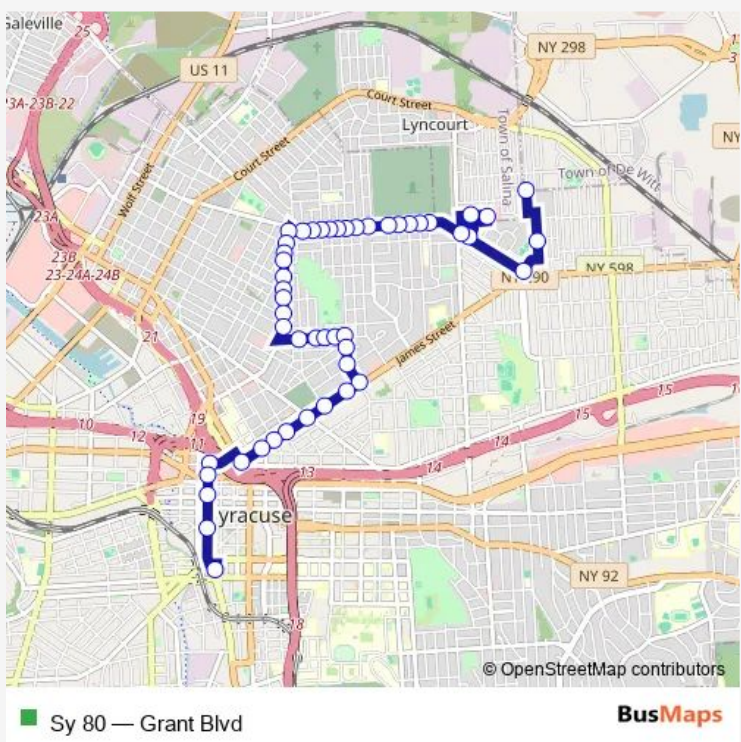

[Go to website](#)

Direction
 East Wood Homes — A7
 49 stops
[Open route schedule](#)

- East Wood Homes
- Brick School Ter
- Eastwood Rd & Grant Blvd
- Shop City
- Shop City Rite Aid
- Grant Ter & Grant Blvd
- Grant Blvd & Teall Ave
- Grant Blvd & Wheaton Rd
- Grant Blvd & Durston Ave
- Grant Blvd & Brattle Rd
- Grant Blvd & Wendell Ter
- Grant Blvd & Woodlawn Ter
- Grant Blvd & Pleasantview Ave
- Grant Blvd & Kenwick Dr
- Grant Blvd & Darlington Rd
- Grant Blvd & Mayar St
- Grant Blvd & Woodruff Ave
- Grant Blvd & Wadsworth St
- Grant Blvd & Worden Ave
- Grant Blvd & Greenland Dr
- Butternut St & Grant Blvd

Route schedule
 East Wood Homes — A7

Monday	22:45
Tuesday	22:45
Wednesday	22:45
Thursday	22:45
Friday	22:45
Saturday	22:45
Sunday	22:45

Route info
 Direction: East Wood Homes
 Stops: 49
 Trip Duration: 0 hour 50 min

N Salina St & W Genesee St

S Salina St & Washington St

S Salina St & W Jefferson St

A7

Direction

B11 — East Wood Homes

46 stops

[Open route schedule](#)

Saturday 06:20-22:20

Sunday 06:20-22:20

Route info

Direction: B11

Stops: 46

Trip Duration: 0 hour 25 min

Butternut St & Saile St

Butternut St & Grant Blvd