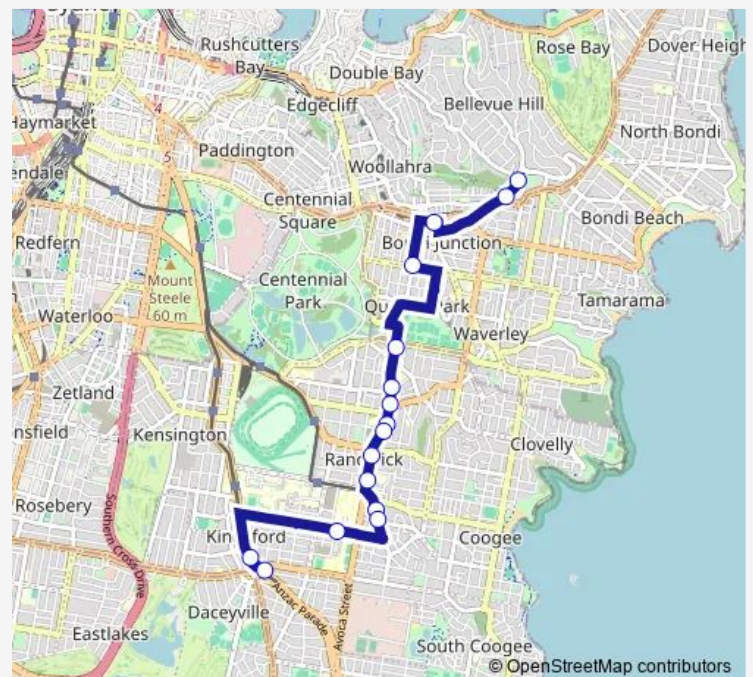

School Bus 759e Bellevue Hill Primary School to Eastgardens

[Go to website](#)

Direction

Bellevue Hill Public School, Victoria Rd — Anzac Pde At Wallace St

15 stops

[Open route schedule](#)

Bellevue Hill Public School, Victoria Rd

Victoria Rd At Old South Head Rd

Bondi Junction Station, Stand P

Newland St At Birrell St

Avoca St Opp Darley Lane

Avoca St Before Market St

Avoca St At Frenchmans Rd

Avoca St At Eulalie Av

Avoca St Opp Marcellin College

Sacred Heart Primary School, Avoca St

Perouse Rd At Aeolia St

Perouse Rd At St Paul St

Barker St Opp Prince Of Wales Hospital

Kingsford Nine Ways, Anzac Pde, Stand F

Anzac Pde At Wallace St

Route schedule

Bellevue Hill Public School, Victoria Rd — Anzac Pde At Wallace St

Monday	15:24
Tuesday	15:24
Wednesday	15:24
Thursday	15:24
Friday	15:24
Saturday	—
Sunday	—

Route info

Direction: Bellevue Hill Public School, Victoria Rd

Stops: 15

Trip Duration: 0 hour 38 min

759e School Bus time schedules and route maps are available in an offline PDF at busmaps.com. Use the busmaps.com website to see live bus times, train schedule or subway schedule, and step-by-step directions for all public transit in Sydney