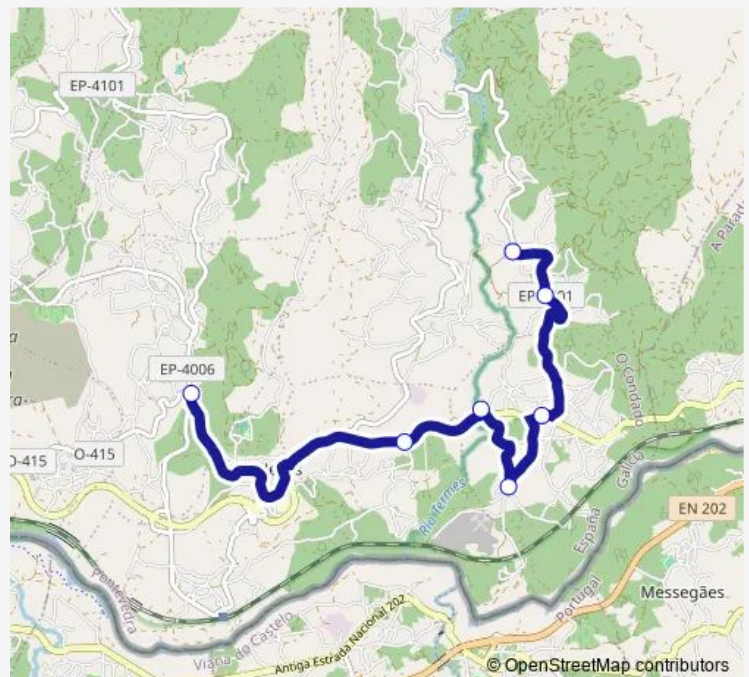

Chan de Vide

Vide Cruce

Piñeiro

San Ciprián

Route schedule

IES Pazo da Mercé — San Ciprián

Monday	15:25
Tuesday	14:40
Wednesday	14:40
Thursday	—
Friday	15:25
Saturday	—
Sunday	—

Route info

Direction: IES Pazo da Mercé

Stops: 7

Trip Duration: 0 hour 25 min

■ XG888041 — IES Pazo da Mercé-San Ciprián

BusMaps

Direction

San Ciprián — IES Pazo da Mercé

7 stops

[Open route schedule](#)

San Ciprián

Piñeiro

Vide Cruce

Chan de Vide

Ponte Vide

Lamelas

IES Pazo da Mercé

Route schedule

San Ciprián — IES Pazo da Mercé

Monday	08:25
Tuesday	08:25
Wednesday	08:25
Thursday	—
Friday	08:25
Saturday	—
Sunday	—

Route info

Direction: San Ciprián

Stops: 7

Trip Duration: 0 hour 25 min

XG888041 Bus time schedules and route maps are available in an offline PDF at busmaps.com. Use the busmaps.com website to see live bus times, train schedule or subway schedule, and step-by-step directions for all public transit in Arbo