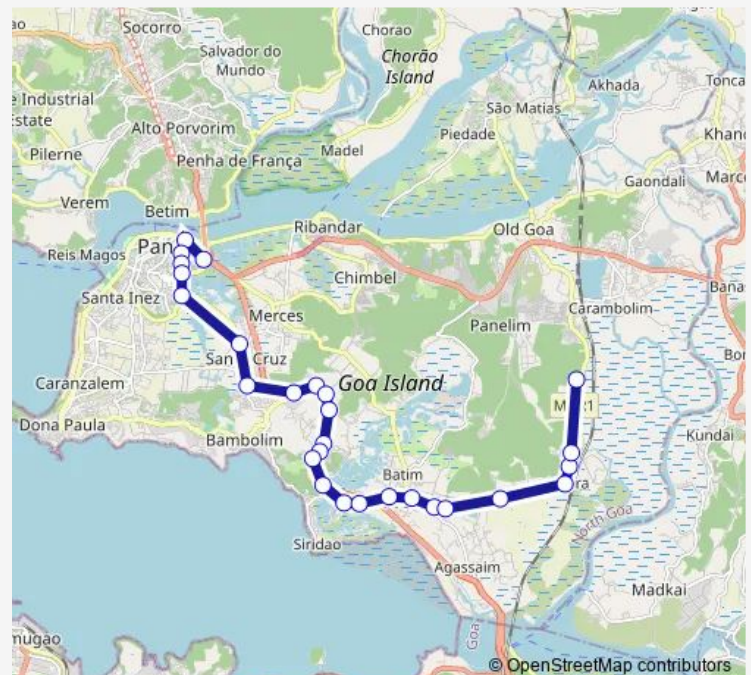

Bus PNJ176 Panaji - Azoshi

[Go to website](#)

Direction

Panaji KTC Bus Stand — Azossim

27 stops

[Open route schedule](#)

Panaji KTC Bus Stand

Panjim Post Office

Mry Immaculate Girls H.S.

Panjim People High School

Panjim Dr. KB Hedgewar High School

Panjim Community Centre

St. Cruz Church

St Cruz Market Road

GMC Bambolim

Ezekial Methodist School

Military Camp

Curca

Workshop Bambolim

Bambolim Cross

C.P.W.D

Shirdao

Zuarer

Ravrikade

Goa Velha

Sojikade

Pillar

Route schedule

Panaji KTC Bus Stand — Azossim

Monday 13:10-15:10

Tuesday 13:10-15:10

Wednesday 13:10-15:10

Thursday 13:10-15:10

Friday 13:10-15:10

Saturday 13:10-15:10

Sunday 13:10-15:10

Route info

Direction: Panaji KTC Bus Stand

Stops: 27

Trip Duration: 0 hour 40 min

PNJ176 — Panaji - Azoshi