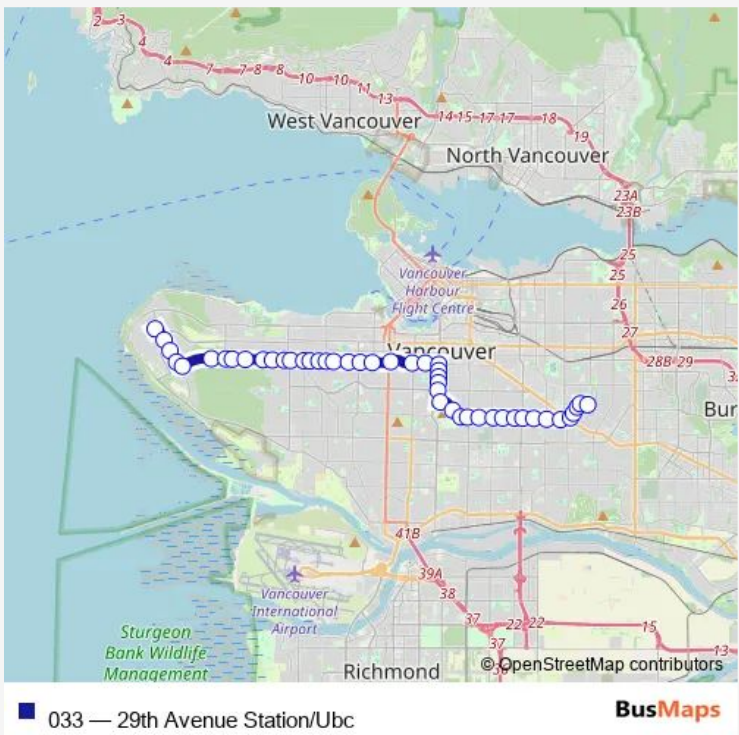

Bus 033 29th Avenue Station/Ubc

[Go to website](#)

Direction
 29th Avenue Station @ Bay 1 — UBC Exchange @ Unloading Only
 45 stops
[Open route schedule](#)

- 29th Avenue Station @ Bay 1
- Southbound Slocan St @ E 29 Ave
- Southbound Slocan St @ Norquay St
- Southbound Slocan St @ Kingsway
- Westbound E 33 Ave @ Nanaimo St
- Westbound E 33 Ave @ Victoria Dr
- Westbound E 33 Ave @ Fleming St
- Westbound E 33 Ave @ Knight St
- Westbound E 33 Ave @ Inverness St
- Westbound E 33 Ave @ Windsor St
- Westbound E 33 Ave @ Fraser St
- Westbound E 33 Ave @ Prince Edward St
- Westbound E 33 Ave @ Main St
- Westbound E 33 Ave @ Ontario St
- Westbound Midlothian Ave @ Clancy Loranger Way
- Northbound Cambie St @ W 29 Ave
- King Edward Station @ Bay 2
- Northbound Cambie St @ W 22 Ave
- Northbound Cambie St @ W 20 Ave
- Northbound Cambie St @ W 18 Ave
- Westbound W 16 Ave @ Cambie St

Route schedule
 29th Avenue Station @ Bay 1 — UBC Exchange @ Unloading Only

Monday	06:00-21:56
Tuesday	06:00-21:56
Wednesday	06:00-21:56
Thursday	06:00-21:56
Friday	06:00-21:56
Saturday	07:00-21:57
Sunday	08:00-22:00

Route info
 Direction: 29th Avenue Station @ Bay 1
 Stops: 45
 Trip Duration: 0 hour 52 min

Westbound W 16 Ave @ Heather St

Westbound W 16 Ave @ Oak St

Westbound W 15 Ave @ Birch St

Westbound W 16 Ave @ Granville St

Direction

UBC Exchange @ Bay 1 — 29th Avenue Station @ Bay 1

46 stops

[Open route schedule](#)

UBC Exchange @ Bay 1

Southbound Wesbrook Mall @ Agronomy Rd

Southbound Wesbrook Mall @ Thunderbird Blvd

Southbound Wesbrook Mall @ Hampton Place