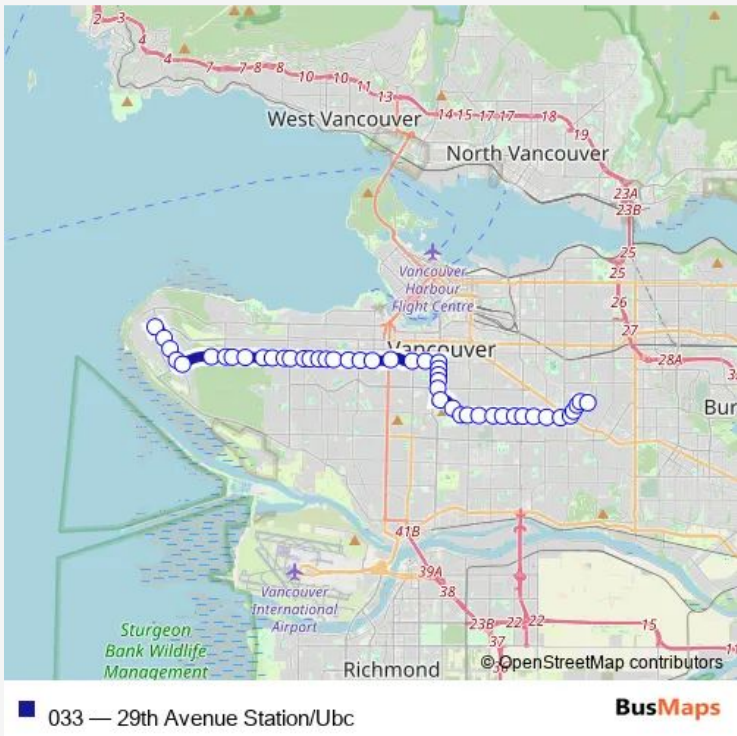

Bus 033 29th Avenue Station/Ubc

[Go to website](#)

**Direction**  
 29th Avenue Station @ Bay 1 — UBC Exchange @ Unloading Only  
 45 stops  
[Open route schedule](#)

- 29th Avenue Station @ Bay 1
- Southbound Slocan St @ E 29 Ave
- Southbound Slocan St @ Norquay St
- Southbound Slocan St @ Kingsway
- Westbound E 33 Ave @ Nanaimo St
- Westbound E 33 Ave @ Victoria Dr
- Westbound E 33 Ave @ Fleming St
- Westbound E 33 Ave @ Knight St
- Westbound E 33 Ave @ Inverness St
- Westbound E 33 Ave @ Windsor St
- Westbound E 33 Ave @ Fraser St
- Westbound E 33 Ave @ Prince Edward St
- Westbound E 33 Ave @ Main St
- Westbound E 33 Ave @ Ontario St
- Westbound Midlothian Ave @ Clancy Loranger Way
- Northbound Cambie St @ W 29 Ave
- King Edward Station @ Bay 2
- Northbound Cambie St @ W 22 Ave
- Northbound Cambie St @ W 20 Ave
- Northbound Cambie St @ W 18 Ave
- Westbound W 16 Ave @ Cambie St

Route schedule  
 29th Avenue Station @ Bay 1 — UBC Exchange @ Unloading Only

Monday	06:00-21:56
Tuesday	06:00-21:56
Wednesday	06:00-21:56
Thursday	06:00-21:56
Friday	06:00-21:56
Saturday	07:00-21:57
Sunday	08:00-22:00

**Route info**  
 Direction: 29th Avenue Station @ Bay 1  
 Stops: 45  
 Trip Duration: 0 hour 54 min

Westbound W 16 Ave @ Heather St

Westbound W 16 Ave @ Oak St

Westbound W 15 Ave @ Birch St

Westbound W 16 Ave @ Granville St

**Direction**

UBC Exchange @ Bay 1 — 29th Avenue Station @ Bay 1

46 stops

[Open route schedule](#)

UBC Exchange @ Bay 1

Southbound Wesbrook Mall @ Agronomy Rd

Southbound Wesbrook Mall @ Thunderbird Blvd

Southbound Wesbrook Mall @ Hampton Place