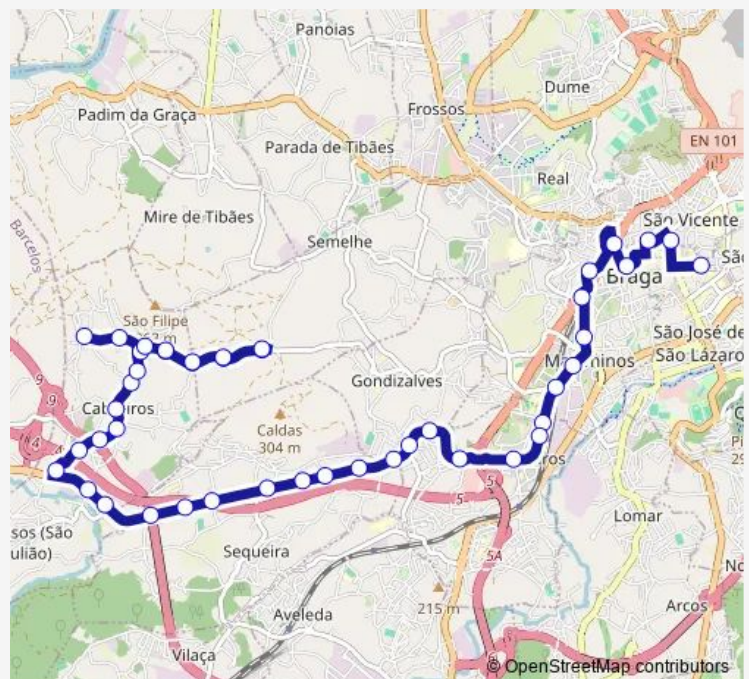

Sequeira I (Limite 2/1)

Extremo III (Cruzamento)

Extremo Ii

Route schedule

Cabreiros (Cachada II-Paulinhos) — Liberdade (Igreja S Lázaro II)

Monday

—

Tuesday

—

Sunday

—

Route info

Direction: Cabreiros (Cachada II-Paulinhos)

Stops: 35

Trip Duration: 0 hour 30 min

033 — Avenida Central - Cabreiros