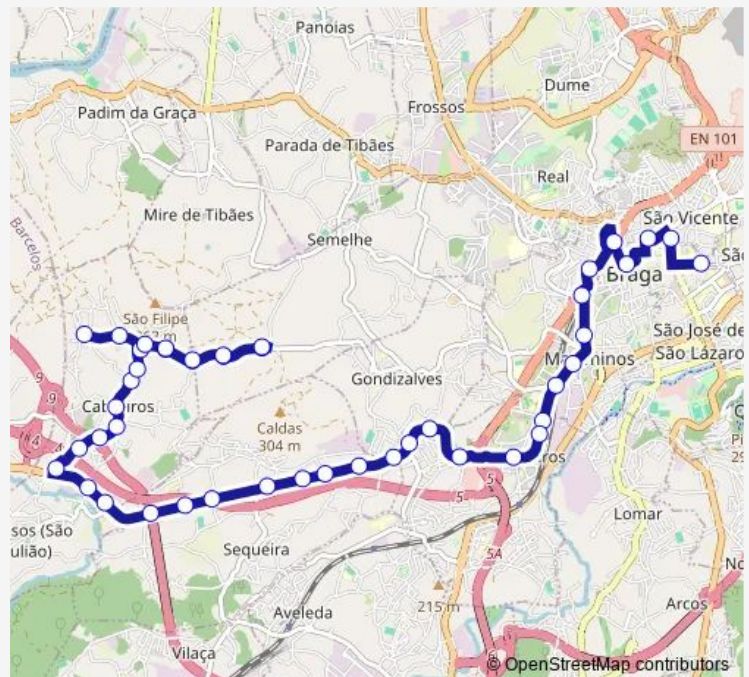

### Route schedule

Cabreiros (Cachada II-Paulinhos) — Liberdade (Igreja S Lázaro II)

Monday —

Tuesday —

Wednesday —

Thursday —

Friday

10:35-18:55

### Route info

Direction: Cabreiros (Cachada II-Paulinhos)

Stops: 35

Trip Duration: 0 hour 35 min

033 — Avenida Central - Cabreiros

BusMaps

Extremo I (Amarela)

Nova Variante