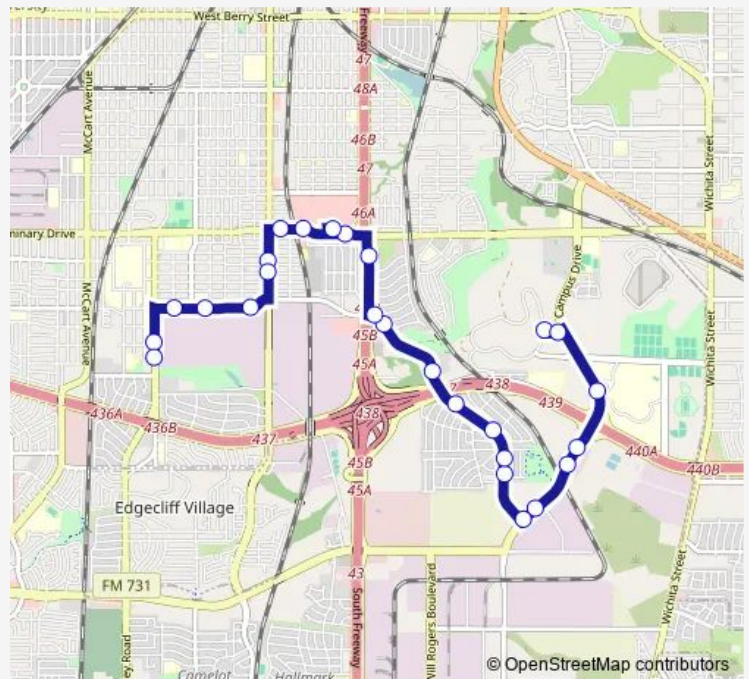

### Route schedule

Resource Connection Transfer Center — James & Yates - Southcrest

|           |             |
|-----------|-------------|
| Monday    | 05:52-21:52 |
| Tuesday   | 05:52-21:52 |
| Wednesday | 05:52-21:52 |
| Thursday  | 05:52-21:52 |
| Friday    | 05:52-21:52 |
| Saturday  | 05:52-21:52 |
| Sunday    | 05:52-20:52 |

### Route info

Direction: Resource Connection Transfer Center

Stops: 26

Trip Duration: 0 hour 25 min

033 — Felix/Oak Grove

Fuller & Felix

Fuller & 5th

Fuller & Ryan

James & Yates

James & Yates - Southcrest

**Direction**

James &amp; Yates - Southcrest — Resource Connection Transfer Center

35 stops

[Open route schedule](#)

James &amp; Yates - Southcrest

Southcrest &amp; James

## Route schedule

James &amp; Yates - Southcrest — Resource Connection Transfer Center

Monday 06:17-22:17

Tuesday 06:17-22:17

Wednesday 06:17-22:17

Thursday 06:17-22:17

Friday 06:17-22:17

Saturday 06:17-22:17