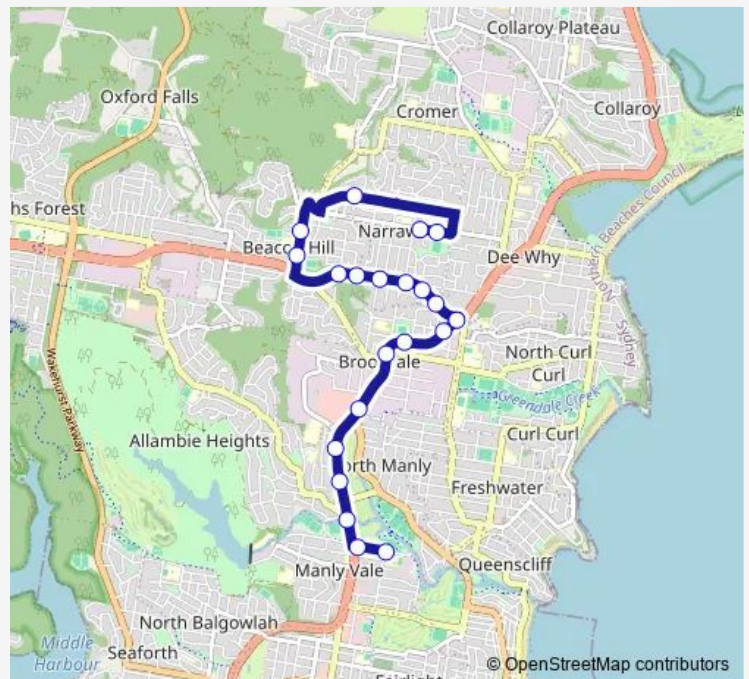

Brookvale Oval, Pittwater Rd

Manly Leagues Club, Pittwater Rd

Pittwater Rd At Warringah Rd

Warringah Rd After Victor Rd

Warringah Rd After Pine Av

Warringah Rd Opp Alfred St

Warringah Rd At Consul Rd

Warringah Rd After Northcliffe Av

Warringah Rd Opp Mckillop Rd

Willandra Rd Opp Beacon Hill Memorial Hall

Willandra Rd At Egan Pl

Parr Pde Opp Ronald Av

Narraweena Tennis Club, McIntosh Rd

Route schedule

Nbsc Mackellar Girls, Campbell Pde, Stand F — McIntosh Rd After Mundara Pl

Monday	15:20
Tuesday	15:20
Wednesday	15:20
Thursday	15:20
Friday	15:20
Saturday	—
Sunday	—

Route info

Direction: Nbsc Mackellar Girls, Campbell Pde, Stand F

Stops: 21

Trip Duration: 0 hour 27 min

622n — Nbsc Mackellar Girls Campus to McIntosh Rd after Mundara Pl, Narraweena **BusMaps**