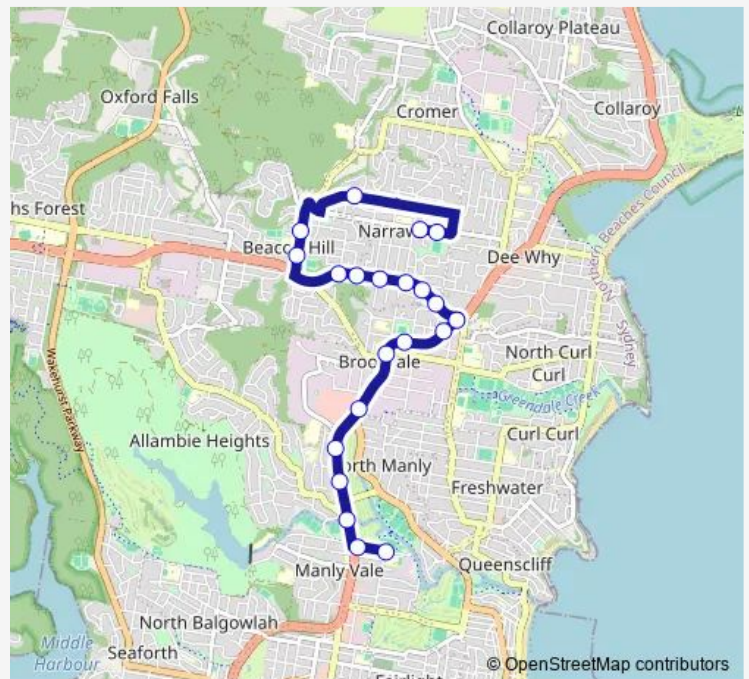

Brookvale Oval, Pittwater Rd

Manly Leagues Club, Pittwater Rd

Pittwater Rd At Warringah Rd

Warringah Rd After Victor Rd

Warringah Rd After Pine Av

Warringah Rd Opp Alfred St

Warringah Rd At Consul Rd

Warringah Rd After Northcliffe Av

Warringah Rd Opp Mckillop Rd

Willandra Rd Opp Beacon Hill Memorial Hall

Willandra Rd At Egan Pl

Parr Pde Opp Ronald Av

Narraweena Tennis Club, Mcintosh Rd

Route schedule

Nbsc Mackellar Girls, Campbell Pde, Stand F — Mcintosh Rd After Mundara Pl

Monday	15:20
Tuesday	15:20
Wednesday	15:20
Thursday	15:20
Friday	15:20
Saturday	—
Sunday	—

Route info

Direction: Nbsc Mackellar Girls, Campbell Pde, Stand F

Stops: 21

Trip Duration: 0 hour 27 min

622n — Nbsc Mackellar Girls Campus to Mcintosh Rd after Mundara Pl, Narraweena