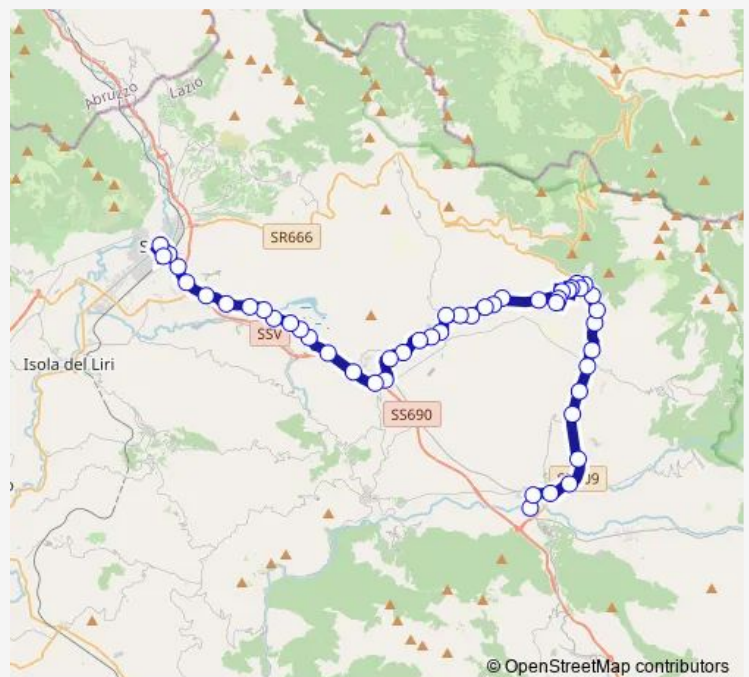

SAN DONATO | Fosso # f7553

Route schedule

ATINA | Via Sanniti Via Case Melfa # f7351 — Sora | Stazione FS # f5890

Monday	07:05-14:00
Tuesday	07:05-14:00
Wednesday	07:05-14:00
Thursday	07:05-14:00
Friday	07:05-14:00
Saturday	06:55-14:00
Sunday	—

Route info

Direction: ATINA | Via Sanniti Via Case Melfa # f7351

Stops: 49

Trip Duration: 0 hour 45 min

Case di Melfa - Sora # Ar680d

ALVITO | Via Sant'Andrea # f7554

ALVITO | Cimitero # f7555

ALVITO | Santa Maria del Campo # f7556