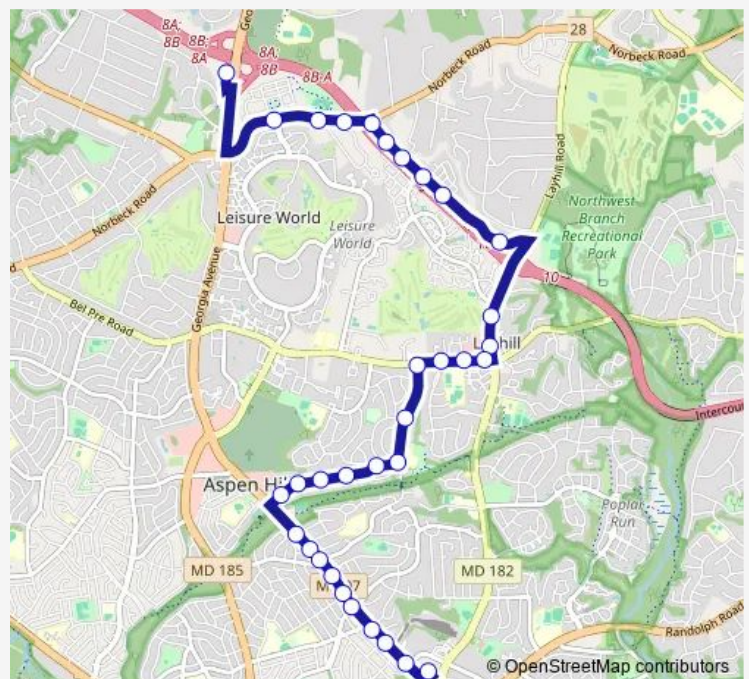

Rippling Brook DR & Bethpage Ln

Rippling Brook DR & Hewitt Ave

Hewitt AVE & Bluff Point Ln

Hewitt AVE & @2949

Hewitt AVE & @3212

**Route schedule**

ICC Park & Ride LOT & Georgia Ave — Glenmont Station & BAY C

Monday 05:35-19:30

Tuesday 05:45-18:25

Wednesday 05:45-18:25

Thursday 05:35-19:30

Friday 05:45-18:25

Saturday —

Sunday —

**Route info**

Direction: ICC Park & Ride LOT & Georgia Ave

Stops: 33

Trip Duration: 0 hour 28 min

51 — 51-Glenmont-Norbeck P&R

Hewitt AVE & Hewitt Gardens

Hewitt AVE & Georgia Ave

Georgia AVE & Verona Dr

Georgia AVE & Regina Dr

## Direction

Glenmont Station & BAY G — ICC Park & Ride LOT & Georgia Ave

32 stops

[Open route schedule](#)

Glenmont Station & BAY G

Georgia AVE & Glenallan Ave

Georgia AVE & Epping Rd

Georgia AVE & Weller Rd