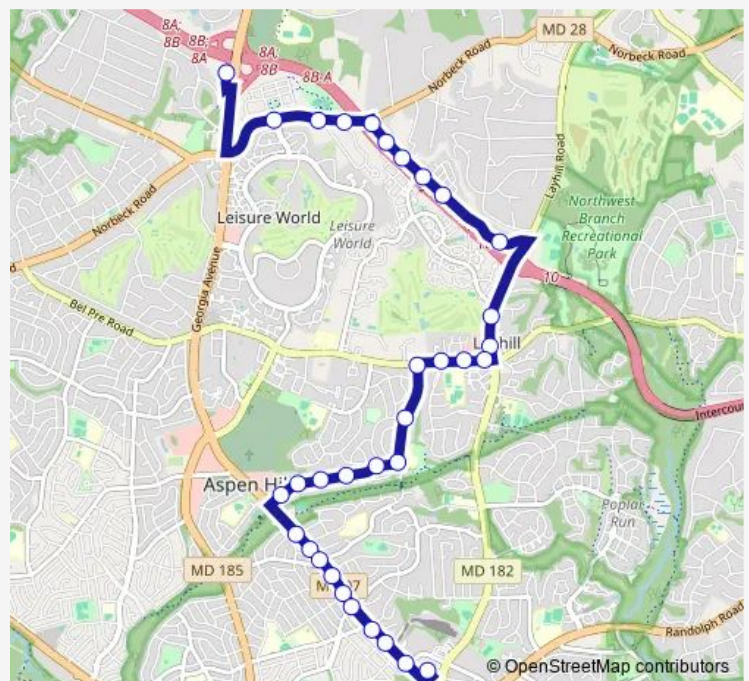

Rippling Brook DR & Bethpage Ln

Rippling Brook DR & Hewitt Ave

Hewitt AVE & Bluff Point Ln

Hewitt AVE & @2949

Hewitt AVE & @3212

Route schedule

ICC Park & Ride LOT & Georgia Ave — Glenmont Station & BAY B

Monday 05:35-19:30

Tuesday 05:45-18:25

Wednesday 05:40-19:20

Thursday 05:35-19:30

Friday 05:45-18:25

Saturday —

Sunday —

Route info

Direction: ICC Park & Ride LOT & Georgia Ave

Stops: 33

Trip Duration: 0 hour 22 min

51 — 51-Glenmont-Norbeck P&R

Hewitt AVE & Hewitt Gardens

Hewitt AVE & Georgia Ave

Georgia AVE & Verona Dr

Georgia AVE & Regina Dr

Georgia AVE & MAY St

Thursday 06:05-19:50

Friday 06:25-19:10

Saturday —

Sunday —

Route info

Direction: Glenmont Station & BAY G

Stops: 32

Trip Duration: 0 hour 22 min