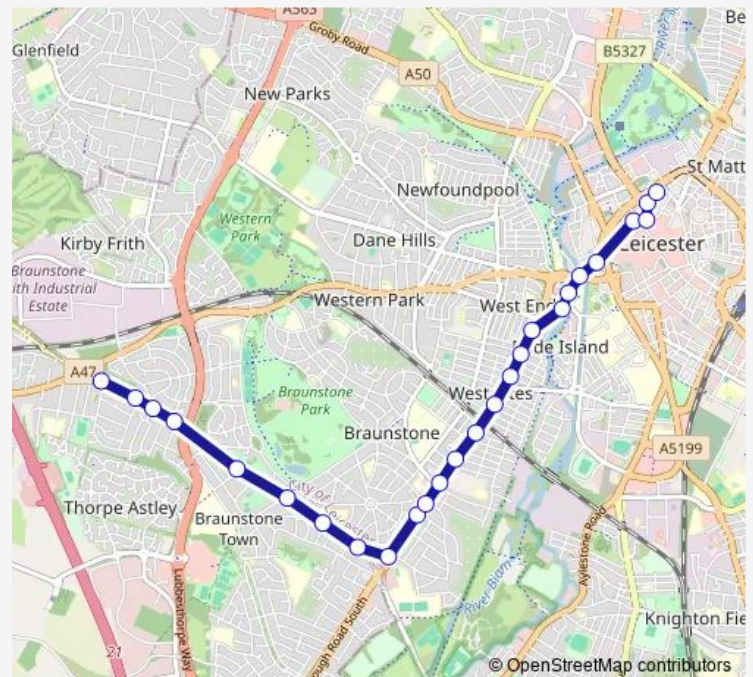

Dumbleton Avenue

Fullhurst Avenue

Hopefield Road

Imperial Avenue

Stuart Street

Equity Road

Gaul Street

Ruding Road

Thursday 05:43-19:55

Friday 05:43-19:55

Saturday 07:08-19:55

Sunday 09:53-17:23

Route info

Direction: Holmfield Avenue East

Stops: 26

Trip Duration: 0 hour 27 min

51 — Leicester - Narborough Road - Braunstone

St Nicholas Circle

Causeway Lane

St Peter's Lane

Gravel Street

St Margaret's Bus Station

Direction

St Margaret's Bus Station — Holmfield Avenue East

Thursday 06:45-19:45

Friday 06:45-19:45

Saturday 07:40-19:45

Sunday 10:15-18:45

Route info

Direction: St Margaret's Bus Station

Stops: 26

Trip Duration: 0 hour 30 min