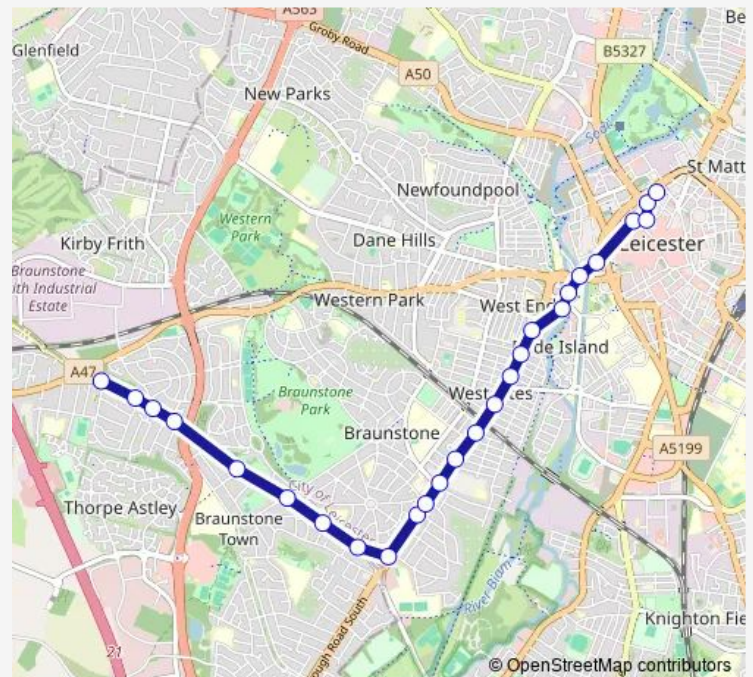

Dumbleton Avenue

Fullhurst Avenue

Hopefield Road

Imperial Avenue

Stuart Street

Equity Road

Gaul Street

Ruding Road

Thursday 05:43-19:50

Friday 05:43-19:55

Saturday 07:08-19:55

Sunday 09:53-17:23

Route info

Direction: Holmfield Avenue East

Stops: 26

Trip Duration: 0 hour 32 min

51 — Leicester - Narborough Road - Braunstone

St Nicholas Circle

Causeway Lane

St Peter's Lane

Gravel Street

St Margaret's Bus Station

Direction

St Margaret's Bus Station — Holmfield Avenue East

Thursday 06:45-19:45

Friday 06:45-19:45

Saturday 07:40-19:45

Sunday 10:15-18:45

Route info

Direction: St Margaret's Bus Station

Stops: 26

Trip Duration: 0 hour 30 min