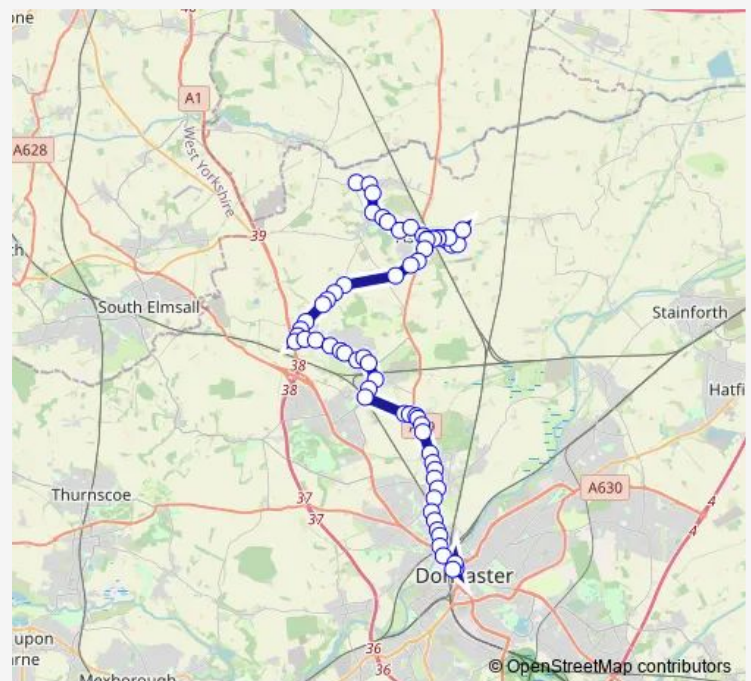

### Route schedule

Ryecroft Road/Campsmount Academy — Doncaster Interchange

Monday 15:14

Tuesday 15:14

Wednesday 15:14

Thursday 15:14

Friday 15:14

Saturday —

### Route info

Direction: Ryecroft Road/Campsmount Academy

Stops: 63

Trip Duration: 0 hour 55 min

51 — Doncaster - Norton

Sutton Road/Manor Way

Sutton Road/Manor Farm Close

Grange Lane/The Abbess Walk