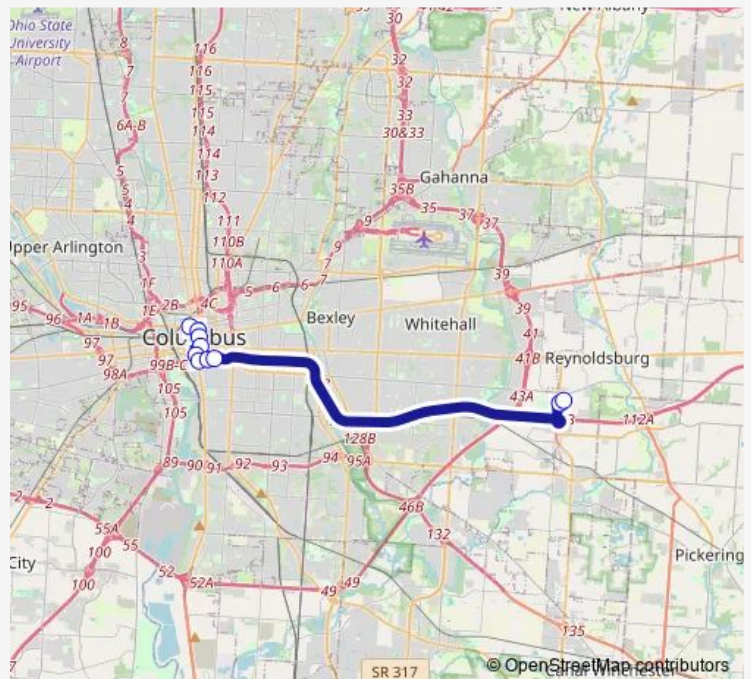

Bus 51 Reynoldsburg

[Go to website](#)

Direction
 Spring ST Terminal BAY 1 — Reynoldsburg Park & Ride
 10 stops
[Open route schedule](#)

- Spring ST Terminal BAY 1
- N 3RD ST & E GAY St
- S 3RD ST & E Broad St
- S 3RD ST & E Town St
- S High ST & W Main St
- E Fulton ST & S High St
- E Fulton ST & S 4TH St
- E Fulton ST & S Grant Ave
- Eastgreen Blvd & Officeview Pl
- Reynoldsburg Park & Ride

Route schedule
 Spring ST Terminal BAY 1 — Reynoldsburg Park & Ride

Monday	07:15-17:07
Tuesday	07:15-17:07
Wednesday	07:15-17:07
Thursday	07:15-17:07
Friday	07:15-17:07
Saturday	—
Sunday	—

Route info
 Direction: Spring ST Terminal BAY 1
 Stops: 10
 Trip Duration: 0 hour 24 min

Direction

Reynoldsburg Park & Ride — Spring ST Terminal BAY 1

12 stops

[Open route schedule](#)

Reynoldsburg Park & Ride

Eastgreen Blvd & Officeview Pl

Brice RD & Channingway Blvd

E Mound ST & S 5TH St

Sunday —

Route info

Direction: Reynoldsburg Park & Ride

Stops: 12

Trip Duration: 0 hour 23 min

51 Bus time schedules and route maps are available in an offline PDF at busmaps.com. Use the busmaps.com website to see live bus times, train schedule or subway schedule, and step-by-step directions for all public transit in Columbus