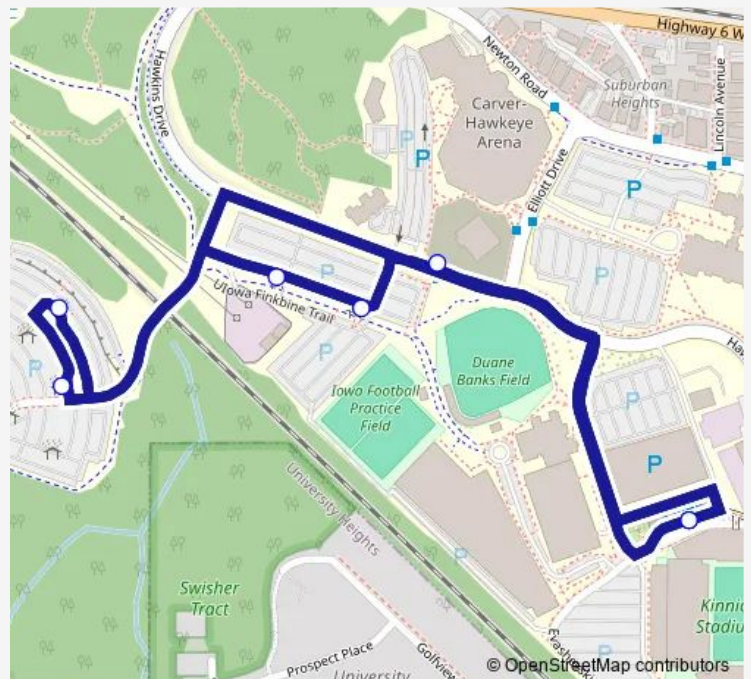

### Direction

Wctc 1,3,5,7 — Wctc 1,3,5,7

7 stops

[Open route schedule](#)

Wctc 1,3,5,7

Arena East

Arena West

Finkbine North

### Route schedule

Wctc 1,3,5,7 — Wctc 1,3,5,7

Monday	12:05-20:43
Tuesday	12:05-20:43
Wednesday	12:05-20:43
Thursday	12:05-20:43
Friday	12:05-20:43
Saturday	—
Sunday	—

### Route info

Direction: Wctc 1,3,5,7

Stops: 7

Trip Duration: 0 hour 12 min

51 — Hospital-Finkbine/Arena

### Direction

Wctc 1,3,5,7 — Wctc 1,3,5,7

8 stops

[Open route schedule](#)

Wctc 1,3,5,7

Finkbine Entrance

Finkbine North

Finkbine South