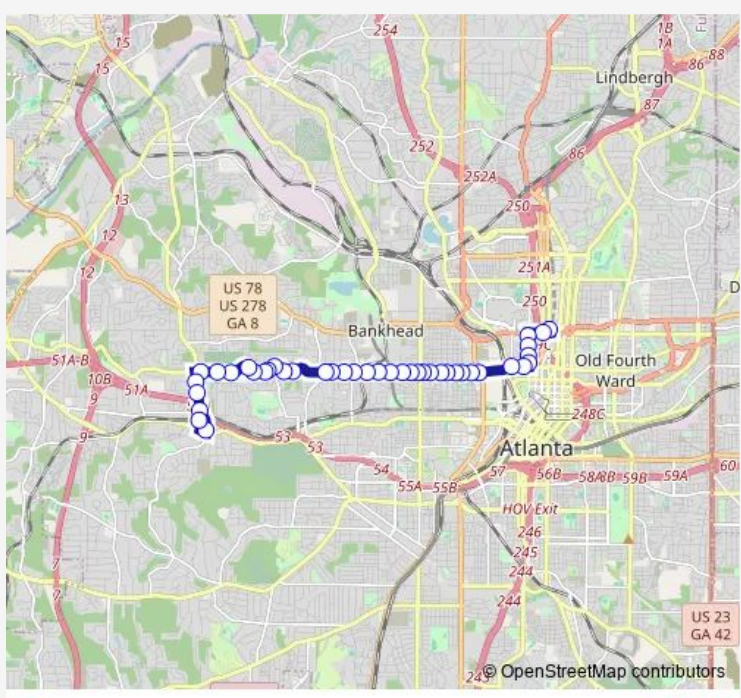

Bus 51 Joseph E Boone Boulevard

[Go to website](#)

Direction
 North AVE Station — Hamilton E Holmes Station - BUS Loop
 41 stops
[Open route schedule](#)

- North AVE Station
- North AVE NW @ Spring ST Nw
- Centennial Olympic Park DR @ North Ave
- Centennial Olympic Park DR @ Merritts Ave
- Centennial Olympic Park DR @ Hunnicutt St
- Centennial Olympic Park DR @ Mills St
- IVAN ALLEN JR BLVD NW @ LOVEJOY ST
- IVAN ALLEN JR BLVD NW @ LUCKIE ST
- JOSEPH E BOONE BLVD @ EDWARDS ST NW
- Joseph E Boone Blvd @ Maple ST Nw
- Joseph E Boone Blvd @ Vine ST Nw
- Joseph E Boone Blvd @ ELM ST Nw
- Joseph E Boone Blvd @ Griffin ST Nw
- Joseph E Boone Blvd @ James P Brawley DR Nw
- Joseph E Boone Blvd @ Sciple TER Nw
- Joseph E Boone Blvd @ Joseph E Lowery Blvd
- Joseph E Boone Blvd @ Joseph E Lowery Blvd
- Joseph E Boone Blvd @ Cairo ST Nw
- Joseph E Boone Blvd @ Flowers PI
- Joseph E Boone Blvd @ Archer WAY Nw
- Joseph E Boone Blvd @ Troy ST Nw

Route schedule
 North AVE Station — Hamilton E Holmes Station - BUS Loop

Monday	05:05-00:25 ⁺¹
Tuesday	05:05-00:25 ⁺¹
Wednesday	05:05-00:25 ⁺¹
Thursday	05:05-00:25 ⁺¹
Friday	05:05-00:25 ⁺¹
Saturday	05:25-00:25 ⁺¹
Sunday	05:25-00:24 ⁺¹

Route info
 Direction: North AVE Station
 Stops: 41
 Trip Duration: 0 hour 32 min

51 — Joseph E Boone Boulevard **BusMaps**

Joseph E Boone Blvd @ Mayson Turner RD Nw

Joseph E Boone Blvd @ Chappell RD Nw

Joseph E Boone Blvd NW @ Woodlawn AVE Nw

Hamilton E Holmes DR NW @ Hightower Ct

Hamilton E Holmes DR NW @ Godfrey Dr

Hamilton E Holmes DR NW @ Burton RD Nw

Hamilton E Holmes @ Martin L King JR Dr

Hamilton E Holmes Station - BUS Loop

Direction

Hamilton E Holmes Station - BUS Loop — North AVE Station