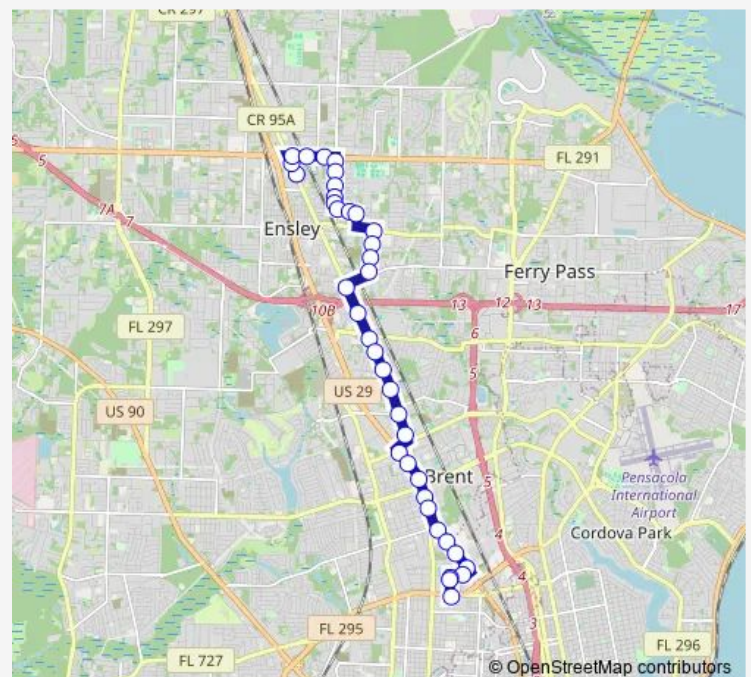

Palafox Street & Terry Dr

Palafox Street @ Custom Fit

Palafox Street & Pinestead Rd

Route schedule

Palafox Street & Ivanhoe Ave — Ecat Transfer Station

Monday 05:50-17:50

Tuesday 05:50-17:50

Wednesday 05:50-17:50

Thursday 05:50-17:50

Friday 05:50-17:50

Saturday 07:50-17:50

Sunday 07:50-17:50

Route info

Direction: Palafox Street & Ivanhoe Ave

Stops: 38

Trip Duration: 0 hour 35 min

L Street & Herman Street

L Street @ Gulfwinds Federal Credit Union

Ecat Transfer Station

Direction

Ecat Transfer Station — Palafox Street & Ivanhoe Ave

30 stops

[Open route schedule](#)

Ecat Transfer Station

Friday 05:30-17:30

Saturday 07:30-17:30

Sunday 07:30-17:30

Route info

Direction: Ecat Transfer Station

Stops: 30

Trip Duration: 0 hour 20 min

Jones Street @ Calvery Way Church