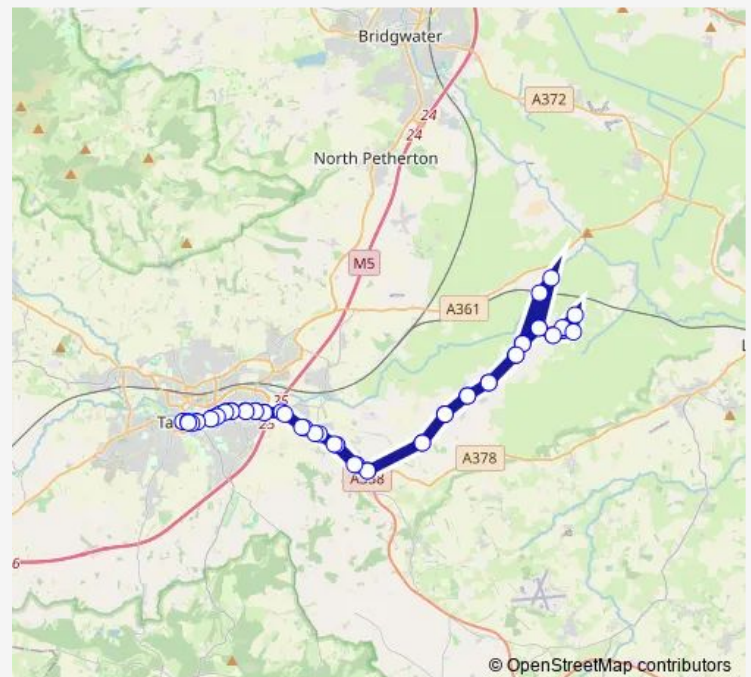

### Route schedule

Athelney Bridge — Somerset College 1

Monday 07:32

Tuesday 07:32

Wednesday 07:32

Thursday 07:32

Friday 07:32

Saturday 07:32

### Route info

Direction: Athelney Bridge

Stops: 44

Trip Duration: 1 hour 8 min

■ 51 — Taunton - Athelney

Iminster Road

Halcon Corner

Rose Inn