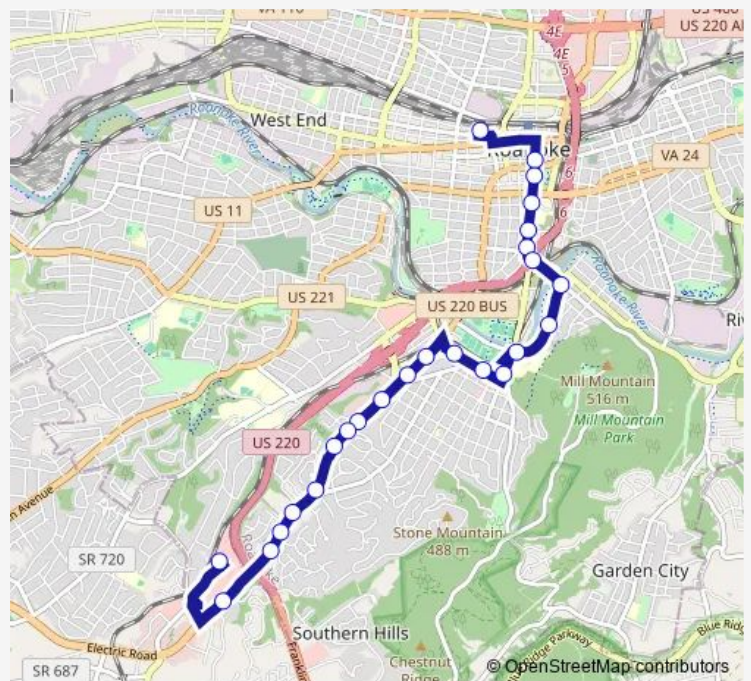

Franklin SB at Beechwood

Franklin SB at Transmission America

Franklin SB at Avenham

Franklin SB at Public Storage

Route schedule

3rd St Station Slip J — Tanglewood Mall (Barnes and Noble)

Monday 06:15-20:15

Tuesday 06:15-20:15

Wednesday 06:15-20:15

Thursday 06:15-20:15

Friday 06:15-20:15

Saturday —

Sunday —

Route info

Direction: 3rd St Station Slip J

Stops: 25

Trip Duration: 0 hour 30 min

51 — 51 - 3rd St Station to Tanglewood Mall

Franklin SB at Townside Festival Shopping Center

Franklin SB at 220n On-Ramp (BP station)

Electric Road at Tanglewood Mall

Tanglewood Mall (Barnes and Noble)

51 Bus time schedules and route maps are available in an offline PDF at busmaps.com. Use the busmaps.com website to see live bus times, train schedule or subway schedule, and step-by-step directions for all public transit in Roanoke