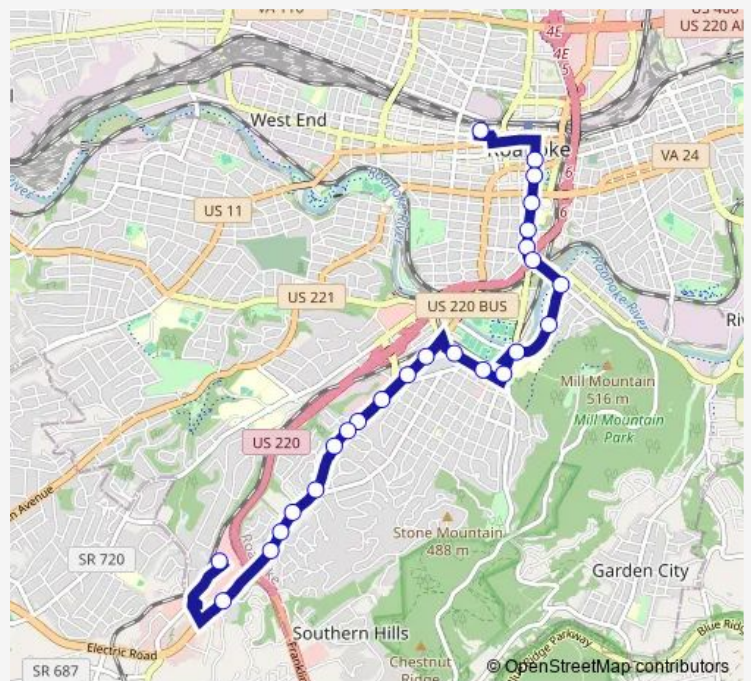

Franklin SB at Beechwood

Franklin SB at Transmission America

Franklin SB at Avenham

Franklin SB at Public Storage

Route schedule

3rd St Station Slip J — Tanglewood Mall (Barnes and Noble)

Monday 06:15-20:15

Tuesday 06:15-20:15

Wednesday 06:15-20:15

Thursday 06:15-20:15

Friday 06:15-20:15

Saturday —

Sunday —

Route info

Direction: 3rd St Station Slip J

Stops: 25

Trip Duration: 0 hour 30 min

51 — 51 - 3rd St Station to Tanglewood Mall

Franklin SB at Townside Festival Shopping Center

Franklin SB at 220n On-Ramp (BP station)

Electric Road at Tanglewood Mall

Tanglewood Mall (Barnes and Noble)

51 Bus time schedules and route maps are available in an offline PDF at busmaps.com. Use the busmaps.com website to see live bus times, train schedule or subway schedule, and step-by-step directions for all public transit in Roanoke