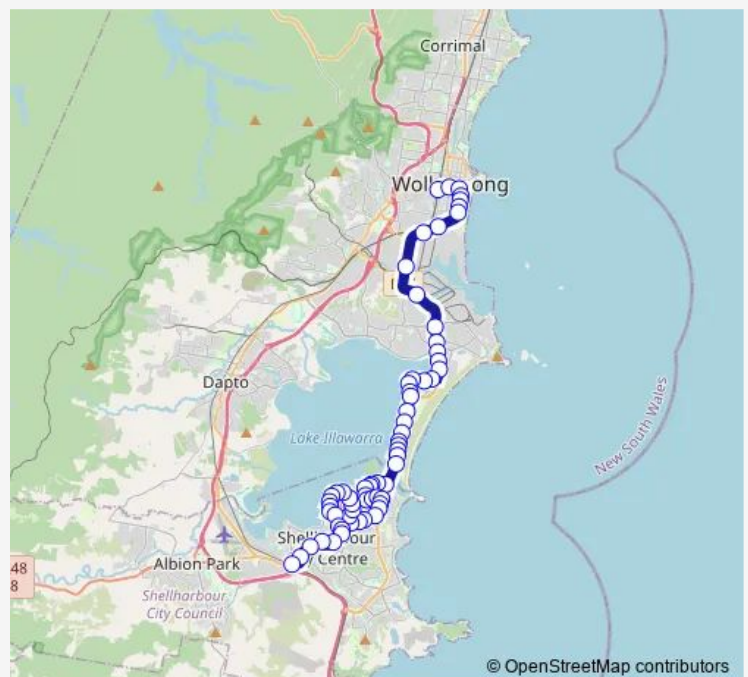

Illowra Cres At Illowra Pkwy

Primbee Public School, Illowra Cres

119 Lakeview Pde

Lakeview Pde At Fairymeadow Pkwy

Windang Rd After Nicolle Rd

Route schedule

Wollongong Station, Station St — Oak Flats Station, Stanford Drive

Monday 08:10-21:32

Tuesday 18:44-21:32

Wednesday 18:44-21:32

Thursday 18:44-21:32

Friday 18:44-21:32

Saturday 07:35-19:02

Sunday 08:10-16:10

Route info

Direction: Wollongong Station, Station St

Stops: 77

Trip Duration: 1 hour 4 min

51 — Wollongong to Oak Flats via Stockland Shellharbour

Windang Rd Before Primbee Bypa

Port Kembla Golf Club, Windang Rd

Windang Rd At Bakers Lane