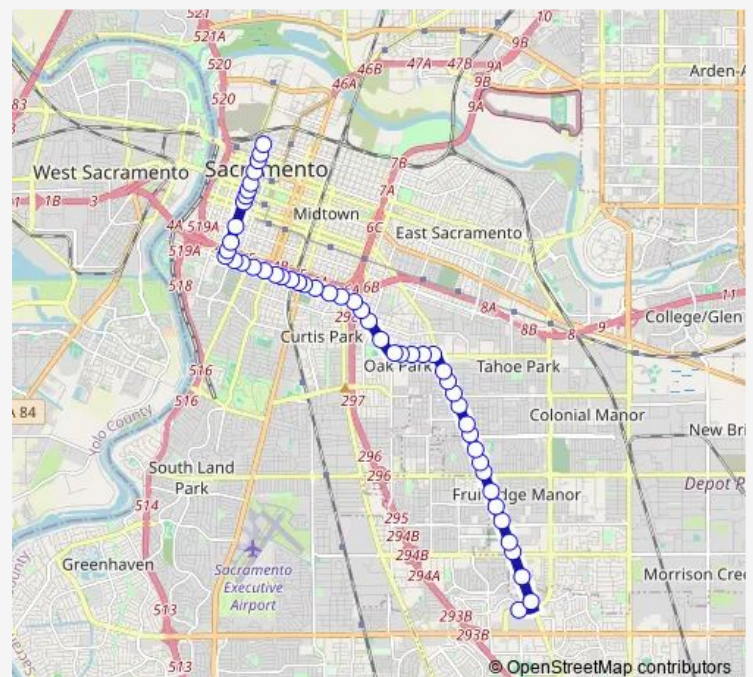

9TH ST & W ST (Sb)

Broadway & 10th ST (Eb)

Broadway & Riverside Blvd (Eb)

Broadway & 15th ST (Eb)

Broadway & 17th ST (Eb)

Broadway & 18th ST (Eb)

Broadway & Freeport Blvd (Eb)

Broadway & 21st ST (Eb)

Broadway & 24th ST (Eb)

Broadway & 26th ST (Eb)

Broadway & 28th ST (Eb)

Route schedule

8TH ST & F ST (Nb) — 65th ST & SKY Pkwy (Eb)

Monday 06:05-21:54

Tuesday 06:05-21:54

Wednesday 06:05-21:54

Thursday 06:05-21:54

Friday 06:05-21:54

Saturday 07:00-22:08

Sunday 07:12-20:30

Route info

Direction: 8TH ST & F ST (Nb)

Stops: 56

Trip Duration: 0 hour 43 min

51 — Stockton/Broadway

BusMaps

Broadway & Alhambra Blvd (Eb)

Broadway & 34th ST (Eb)

Broadway & 35th ST (Eb)

Broadway & Bret Harte CT (Eb)

Broadway & 38th ST (Eb)

Broadway & 39th ST (Eb)