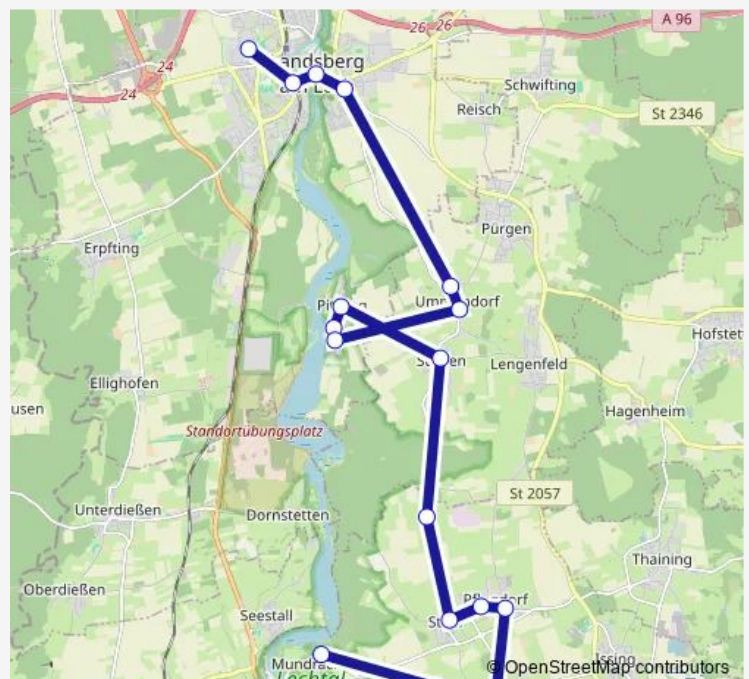

Landsberg, Weilheimer Straße

Landsberg, Hauptplatz

Landsberg (Lech)

Landsberg, Schulzentrum

### Route schedule

Mundraching — Landsberg, Schulzentrum

Monday 06:50-16:04

Tuesday 06:50-16:04

Wednesday 06:50-16:04

Thursday 06:50-16:04

Friday 06:50-16:04

Saturday 08:06

### Route info

Direction: Mundraching

Stops: 16

Trip Duration: 0 hour 50 min

## Route info

Direction: Landsberg, Schulzentrum

Stops: 15

Trip Duration: 0 hour 50 min