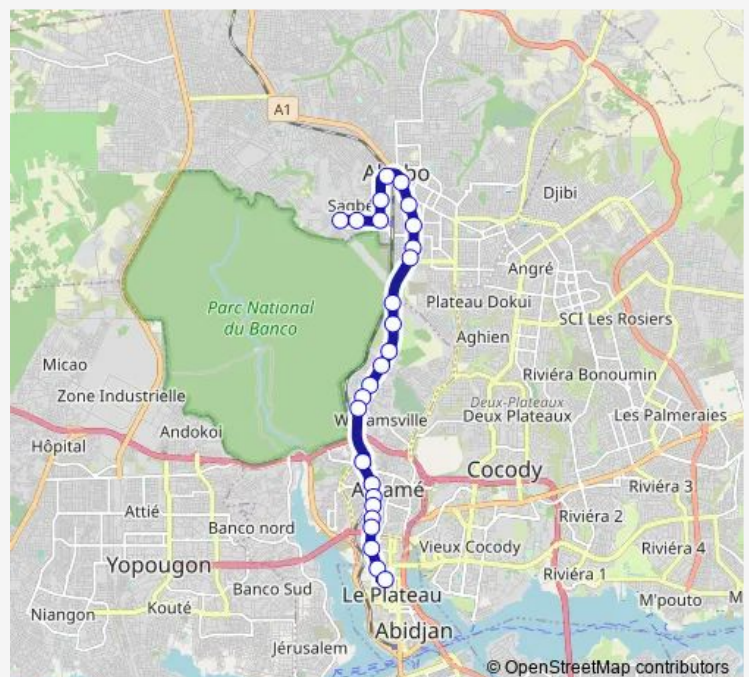

Mosquée Adjamé

Pharmacie Banco

Dispensaire Adjamé

Route schedule

Terminus Sagbé — Terminus Cité Administrative

Monday 06:00

Tuesday 06:00

Wednesday 06:00

Thursday 06:00

Friday 06:00

Saturday 06:00

Sunday 06:00

Route info

Direction: Terminus Sagbé

Stops: 26

Trip Duration: 0 hour 49 min

■ 51 — Terminus Sagbé ↔ Cité Administrative

BusMaps

Forum

Mairie Adjamé

Insp

Musée du Plateau

Terminus Cité Administrative

Direction

Wednesday 06:00

Thursday 06:00

Friday 06:00

Saturday 06:00

Sunday 06:00

Route info

Direction: Terminus Cité Administrative

Stops: 28