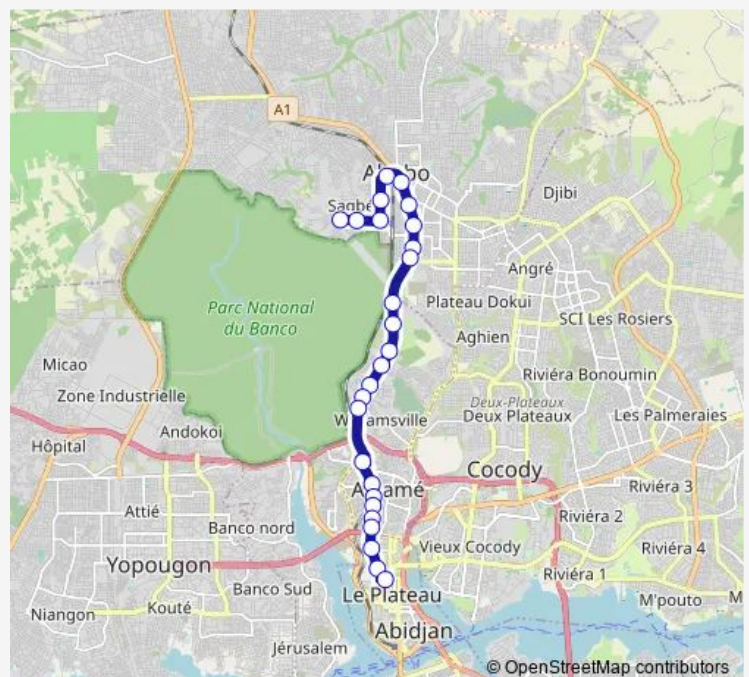

## Bus 51 Terminus Sagbé ↔ Cité Administrative

[Go to website](#)

### Direction

Terminus Sagbé — Terminus Cité Administrative

26 stops

[Open route schedule](#)

- Terminus Sagbé
- Pharmacie St Antoine
- Eglise Universelle Sagbé
- 21e Arrondissement
- Epp Agnikro Bad
- Pharmacie la Mé
- Collège St Joseph
- Banco
- Anador
- Mouton Anador
- Château Filtisac
- Filtisac
- Station Shell Préfecture de Police
- Sonitra
- Macaci
- Sodeci
- Future Gare Routière (Humuci)
- Gare Nord
- Mosquée Adjamé
- Pharmacie Banco
- Dispensaire Adjamé

### Route schedule

Terminus Sagbé — Terminus Cité Administrative

Monday	06:00
Tuesday	06:00
Wednesday	06:00
Thursday	06:00
Friday	06:00
Saturday	06:00
Sunday	06:00

### Route info

Direction: Terminus Sagbé

Stops: 26

Trip Duration: 0 hour 49 min

■ 51 — Terminus Sagbé ↔ Cité Administrative

Forum

Mairie Adjamé

Insp