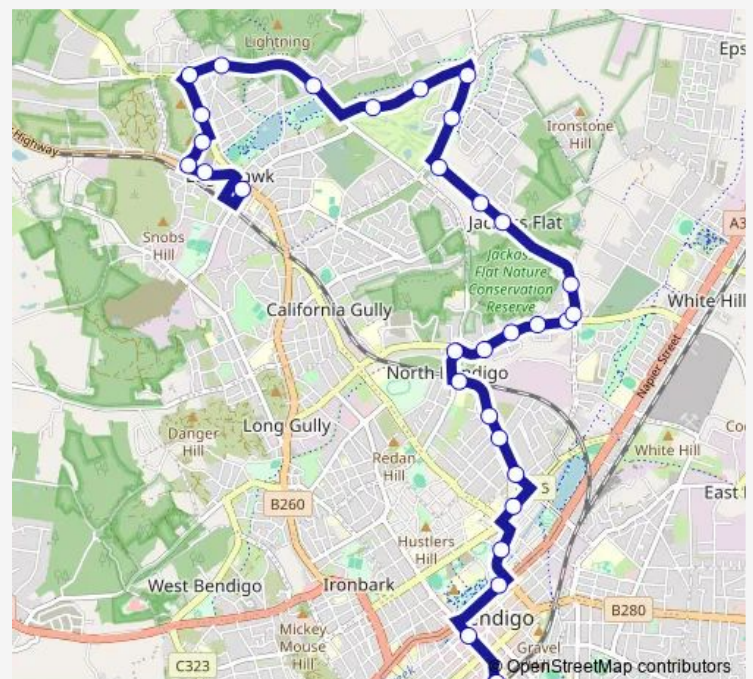

Wednesday 07:34-19:20

Thursday 07:34-19:20

Friday 07:34-19:20

Saturday 06:58-18:12

Sunday —

Route info

Direction: Bendigo Station/Railway PI (Bendigo)

Stops: 31

Trip Duration: 0 hour 31 min

51 — Eaglehawk - Bendigo Station Via Jackass Flat

Symbester Cres/Howard St (Eaglehawk)

Abbey Cl/Howard St (Eaglehawk)

Simpsons Rd/McCLelland Dr (Eaglehawk)

Whipstick Rd/Hodgson St (Eaglehawk)

Monday 07:03-18:44

Tuesday 07:03-18:44

Wednesday 07:03-18:44

Thursday 07:03-18:44

Friday 07:03-18:44

Saturday 07:40-18:43

Sunday —

Route info

Direction: Eaglehawk Rd/Victoria St (Eaglehawk)

Stops: 31

Trip Duration: 0 hour 31 min

Stewart St/Nolan St (North Bendigo)

Bendigo Base Hospital/Lucan St (Bendigo)

Water St/Bridge St (Bendigo)

Mundy St/Mccrae St (Bendigo)