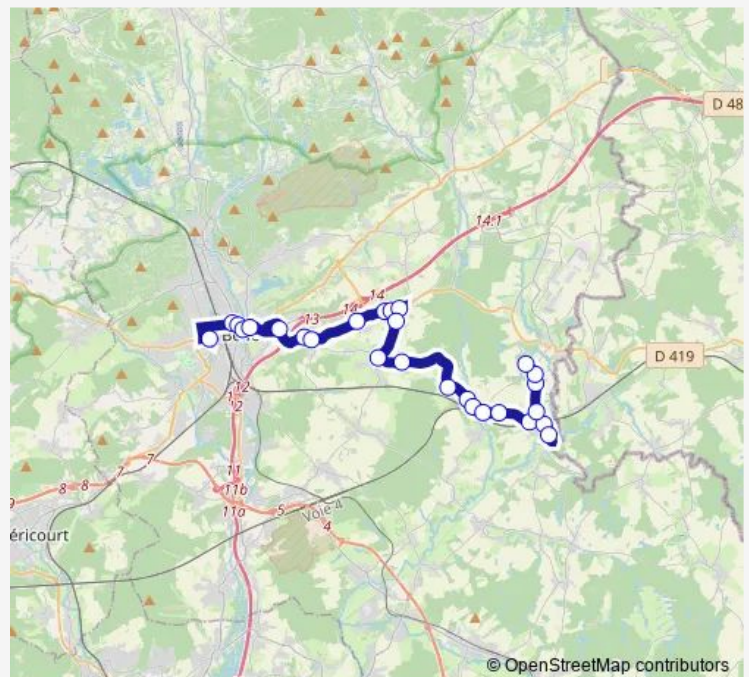

Gare Petit-Croix

### Route schedule

Lycée Follereau — Favernot

Monday 12:10-18:10

Tuesday 12:10-18:10

Wednesday 12:10-18:10

Thursday 12:10-18:10

Friday 12:10-18:10

Saturday —

### Route info

Direction: Lycée Follereau

Stops: 27

Trip Duration: 0 hour 47 min

51 — Lycées Belfort - Ligne A

Grands Champs

Montreux-Château

Henri Dorey