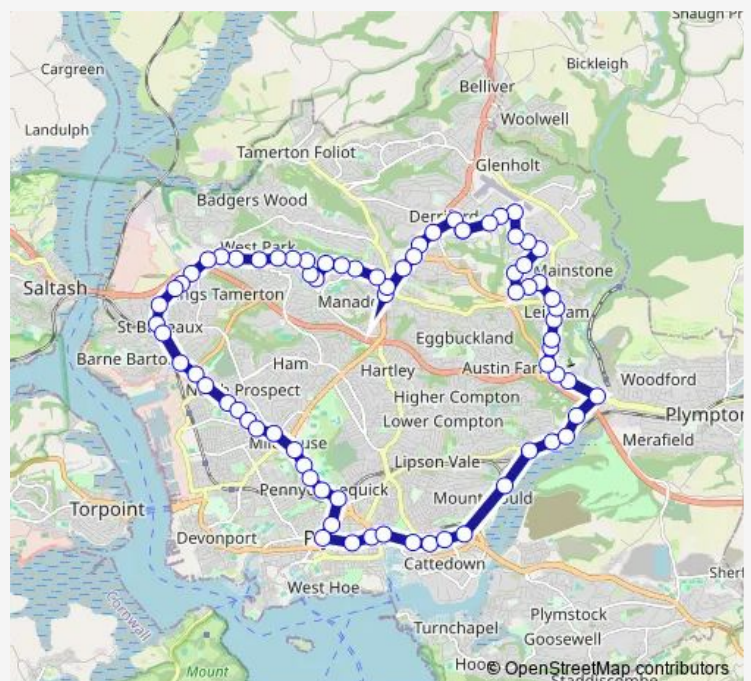

### Direction

Derriford Hospital — Derriford Hospital

75 stops

[Open route schedule](#)

- Derriford Hospital
- Rowans
- Derriford Roundabout
- Derriford Retail Park
- William Prance Road
- Charlton Road
- Crownhill Low Level
- Crownhill High Level
- Haroldsleigh Avenue
- St Peters Road
- Old Woodlands Road
- Carroll Road
- Transit Way
- Matalan
- Jet Garage
- Woodland Fort
- Little Dock Lane
- Ringmore Way
- West Park Shops
- Crownhill Road Playing Fields
- Marrett Road

### Route info

Direction: Derriford Hospital

Stops: 75

Trip Duration: 1 hour 50 min

51 — Derriford Hosp - St Budeaux - Plymouth City Centre - Estover - Derriford Hosp

Roman Way

Row Lane

Tennis Courts

## Direction

Derriford Hospital — Bus Depot

36 stops

[Open route schedule](#)

Derriford Hospital

Rowans

Derriford Roundabout

Derriford Retail Park

## Route info

Direction: Derriford Hospital

Stops: 36

Trip Duration: 0 hour 33 min

Victoria Road Library

St Budeaux Square 2

Harbour Avenue

Camels Head School