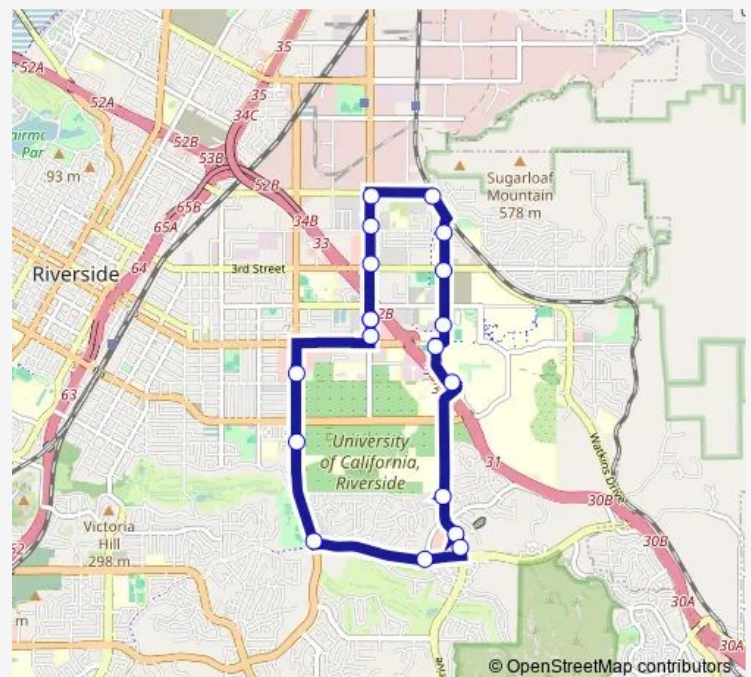

Bus 51 UCR - Canyon Crest Towne Centre

[Go to website](#)

Direction

Iowa + Linden (University Village Tower) — Iowa + Linden (University Village Tower)

19 stops

[Open route schedule](#)

Iowa + Linden (University Village Tower)

Iowa + University

Iowa + Linden (University Village Tower)

Route schedule

Iowa + Linden (University Village Tower) — Iowa + Linden (University Village Tower)

Monday 07:29-17:29

Tuesday 07:29-17:29

Wednesday 07:29-17:29

Thursday 07:29-17:29

Friday 07:29-17:29

Saturday —

Sunday —

Route info

Direction: Iowa + Linden (University Village Tower)

Stops: 19

Trip Duration: 0 hour 33 min

■ 51 — UCR - Canyon Crest Towne Centre

51 Bus time schedules and route maps are available in an offline PDF at busmaps.com. Use the busmaps.com website to see live bus times, train schedule or subway schedule, and step-by-step directions for all public transit in Riverside