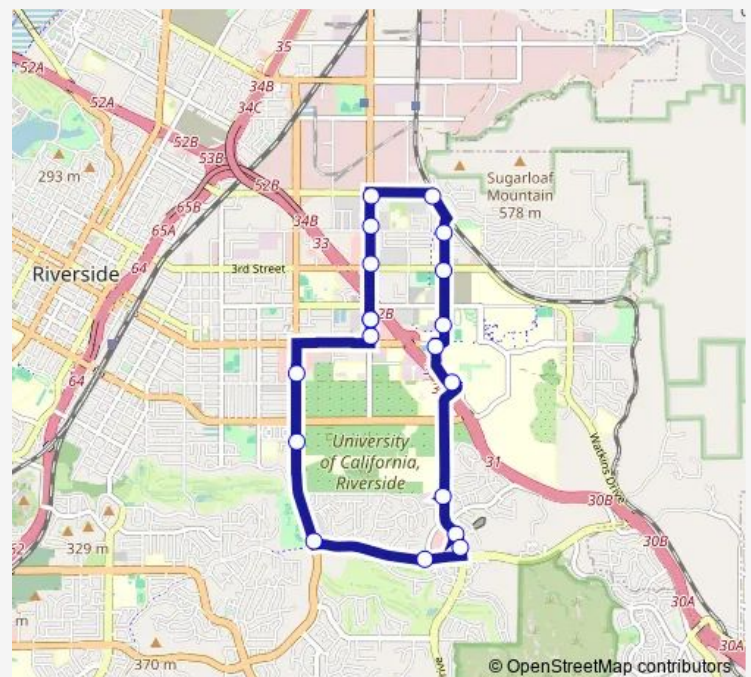

Bus 51 UCR - Canyon Crest Towne Centre

[Go to website](#)

Direction

Iowa + Linden (University Village Tower) — Iowa + Linden (University Village Tower)

19 stops

[Open route schedule](#)

Iowa + Linden (University Village Tower)

Iowa + University

Iowa + Linden (University Village Tower)

Route schedule

Iowa + Linden (University Village Tower) — Iowa + Linden (University Village Tower)

Monday 07:29-17:29

Tuesday 07:29-17:29

Wednesday 07:29-17:29

Thursday 07:29-17:29

Friday 07:29-17:29

Saturday —

Sunday —

Route info

Direction: Iowa + Linden (University Village Tower)

Stops: 19

Trip Duration: 0 hour 33 min

■ 51 — UCR - Canyon Crest Towne Centre

51 Bus time schedules and route maps are available in an offline PDF at busmaps.com. Use the busmaps.com website to see live bus times, train schedule or subway schedule, and step-by-step directions for all public transit in Riverside