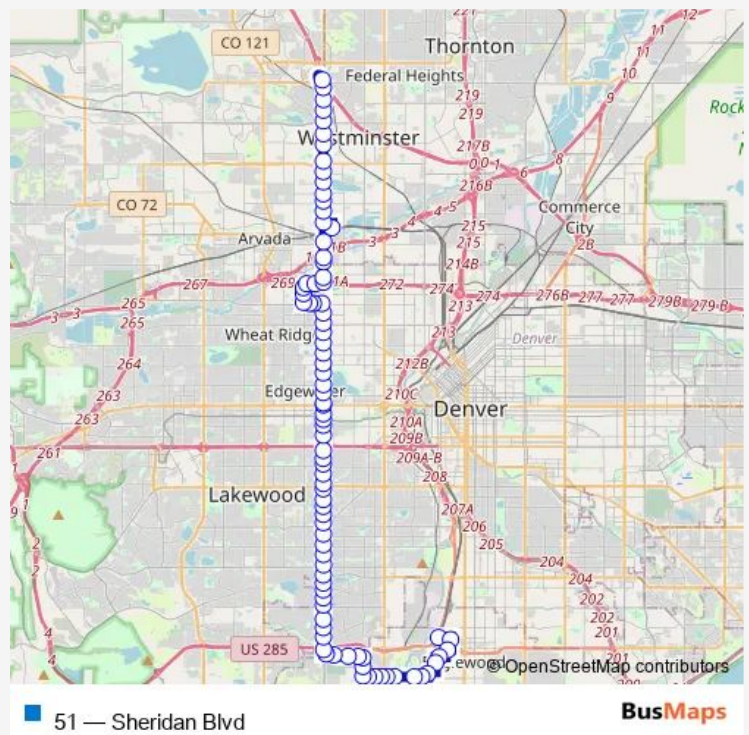

**Bus 51 Sheridan Blvd**

[Go to website](#)

**Direction**  
 US 36 & Sheridan Station Gate A — Englewood Station Gate H  
 91 stops  
[Open route schedule](#)

- US 36 & Sheridan Station Gate A
- Sheridan Blvd & W 88th Ave
- Sheridan Blvd & Turnpike Dr
- Sheridan Blvd & W 84th Ave
- Sheridan Blvd & W 82nd Pl
- Sheridan Blvd & W 80th Ave
- Sheridan Blvd & W 78th Ave
- Sheridan Blvd & W 76th Ave
- Sheridan Blvd & W 72nd Ave
- Sheridan Blvd & W 70th Ave
- Sheridan Blvd & W 68th Ave
- Sheridan Blvd & W 66th Ave
- Sheridan Blvd & W 64th Ave
- Sheridan Blvd & W 62nd Ave
- 60th & Sheridan-Arvada Gold Strike Station Gate A
- Sheridan Blvd & W 60th Ave
- Sheridan Blvd & W Ralston Rd
- Sheridan Blvd & W 53rd Ave
- Sheridan Blvd & W 52nd Ave
- Sheridan Blvd & 49th Ave
- W 48th Ave & Sheridan Blvd

**Route schedule**

US 36 & Sheridan Station Gate A — Englewood Station Gate H

Monday	04:37-20:55
Tuesday	04:37-20:55
Wednesday	04:37-20:55
Thursday	04:37-20:55
Friday	04:37-20:55
Saturday	05:37-20:55
Sunday	—

**Route info**

Direction: US 36 & Sheridan Station Gate A  
 Stops: 91  
 Trip Duration: 1 hour 27 min

W 48th Ave & Chase St

W 48th Ave & Golden Ct

Harlan St & W 47th Ave

Harlan St & W 46th Ave

W 44th Ave & Harlan St

W 44th Ave & Fenton St

W 44th Ave & Chase St

Sheridan Blvd & W 44th Ave

Sheridan Blvd & W 41st Ave

Sheridan Blvd & W 38th Ave

Sheridan Blvd & W 35th Ave

Sheridan Blvd & W 32nd Ave

Sheridan Blvd & W 29th Ave