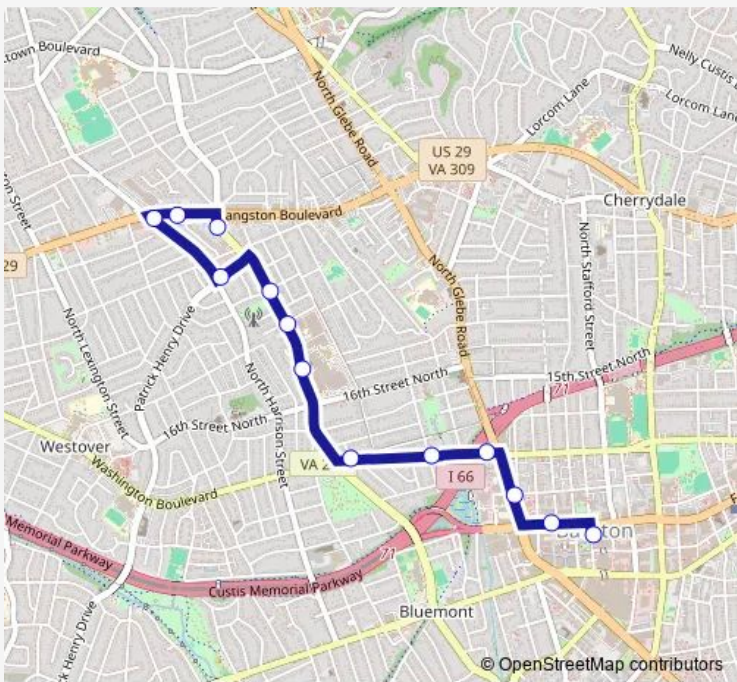

# Bus 51 Ballston-Virginia Hosp- Langston

[Go to website](#)

**Direction**  
 N Stuart ST NB AT Ballston Station BAY C — N George Mason DR SB @ Langston Blvd Fs  
 13 stops  
[Open route schedule](#)

- N Stuart ST NB AT Ballston Station BAY C
- Fairfax DR WB @ N Utah ST Fs
- N Glebe RD NB @ 11th ST N Ns
- Washington Blvd WB @ N Glebe RD Fs
- Washington Blvd WB @ N Buchanan ST Ns
- Washington Blvd WB @ N Evergreen ST Mb
- N George Mason DR NB @ Virginia Hospital
- N George Mason Dr NB @ 19th Street N Ns
- N George Mason DR NB @ 20th ST N Ns
- Patrick Henry DR SB @ N Harrison ST Ns
- N Harrison ST NB @ Langston Blvd Ns
- Langston Blvd EB @ N Greenbrier CT Ns
- N George Mason DR SB @ Langston Blvd Fs

Route schedule

N Stuart ST NB AT Ballston Station BAY C — N George Mason DR SB @ Langston Blvd Fs

Monday	06:05-00:05 <sup>+1</sup>
Tuesday	06:05-00:05 <sup>+1</sup>
Wednesday	06:05-00:05 <sup>+1</sup>
Thursday	06:05-00:05 <sup>+1</sup>
Friday	06:05-00:05 <sup>+1</sup>
Saturday	06:05-23:43
Sunday	06:45-22:21

**Route info**

Direction: N Stuart ST NB AT Ballston Station BAY C

Stops: 13

Trip Duration: 0 hour 13 min

**Direction**

N George Mason DR SB @ Langston Blvd Fs — N Stuart  
ST NB AT Ballston Station BAY C

12 stops

[Open route schedule](#)

N George Mason DR SB @ Langston Blvd Fs

N George Mason DR SB @ Patrick Henry DR Ns

N George Mason DR SB @ 20th ST N Fs

N George Mason DR SB @ 19th ST N Fs

N George Mason DR SB Across From Virginia Hospital