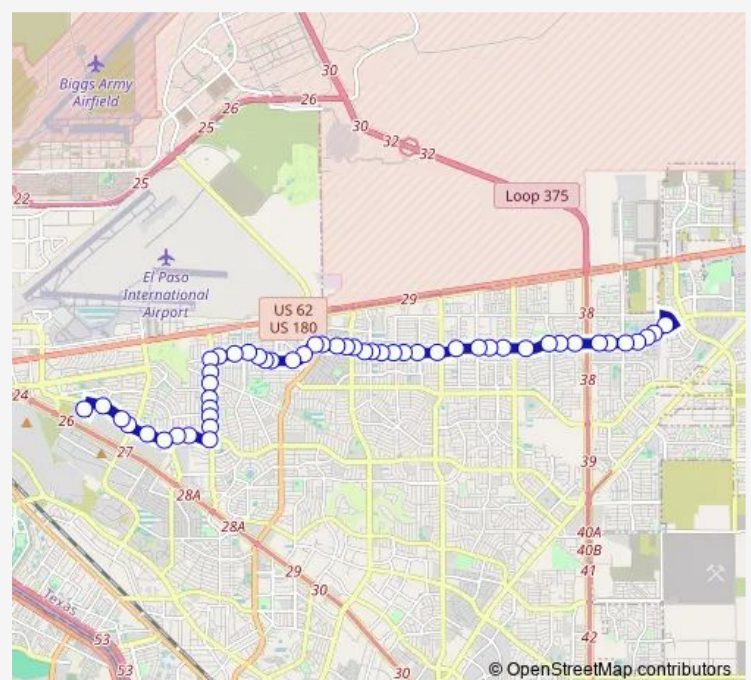

EdgemereRed Sails

EdgemereSlocum

EdgemereTascosa

Route schedule

Upper Eastside Transit Center Bay C — Eastside Terminal Bay C

Monday 06:35-21:35

Tuesday 06:35-21:35

Wednesday 06:35-21:35

Thursday 06:35-21:35

Friday 06:35-21:35

Saturday 06:35-21:35

Sunday —

Route info

Direction: Upper Eastside Transit Center Bay C

Stops: 51

Trip Duration: 0 hour 45 min

51 — RC Poe Via Edgemere

EdgemereWayside

EdgemereElkhart

EdgemereLee Trevino

EdgemereGuthrie

EdgemereBrookrock

EdgemereYarbrough

EdgemereDarin

Thursday 05:45-20:45

Friday 05:45-20:45

Saturday 05:45-20:45

Sunday —

Route info

Direction: Eastside Terminal Bay C

Stops: 51

Trip Duration: 0 hour 47 min