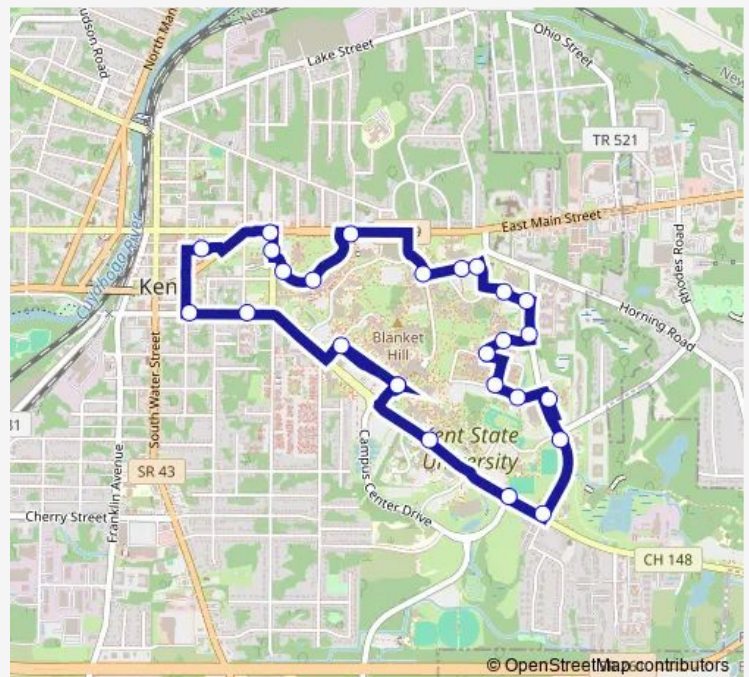

Bus 51 Campus Loop

[Go to website](#)

Direction
 Student Center — Student Center

26 stops

[Open route schedule](#)

- Student Center
- Bowman Hall
- Summit & Willow Wb
- Summit & Depeyster Wb
- Kent Central Gateway North
- Main & Lincoln Eb
- Architecture & ENV Design Sb
- Franklin Hall
- Cartwright Hall
- Moulton Hall
- Verder Hall
- CTR FOR Perf Arts East
- Theatre & Jackson Eb
- Centennial F
- Jackson & Loop Eb
- Loop & Leebrick Sb
- TRI-Towers
- Korb Hall
- Eastway Center
- Deweese Health Center
- VAN Campen Hall

Route schedule

Student Center — Student Center

Monday	07:05-22:01
Tuesday	07:05-22:01
Wednesday	07:05-22:01
Thursday	07:05-22:01
Friday	07:05-22:01
Saturday	—
Sunday	—

Route info

Direction: Student Center

Stops: 26

Trip Duration: 0 hour 28 min

51 — Campus Loop

Loop & Rhodes Sb

Loop AND Summit Sb

Summit & E Campus CTR Wb

Summit & Math/Science Wb

Student Center

51 Bus time schedules and route maps are available in an offline PDF at busmaps.com. Use the busmaps.com website to see live bus times, train schedule or subway schedule, and step-by-step directions for all public transit in Ravenna