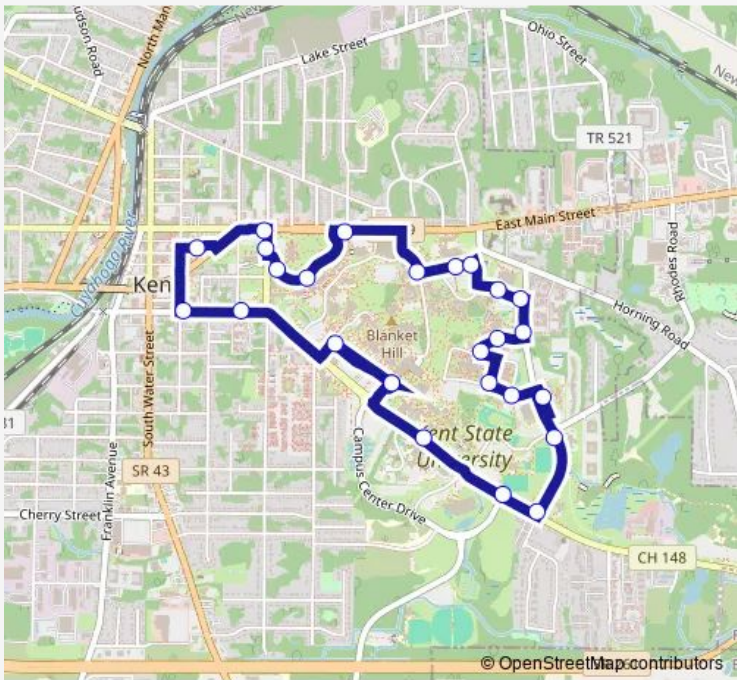

Bus 51 Campus Loop

[Go to website](#)

Direction
 Student Center — Student Center

26 stops

[Open route schedule](#)

- Student Center
- Bowman Hall
- Summit & Willow Wb
- Summit & Depeyster Wb
- Kent Central Gateway South
- Main & Lincoln Eb
- Architecture & ENV Design Sb
- Franklin Hall
- Cartwright Hall
- Moulton Hall
- Verder Hall
- CTR FOR Perf Arts East
- Theatre & Jackson Eb
- Centennial F
- Jackson & Loop Eb
- Loop & Leebrick Sb
- TRI-Towers
- Korb Hall
- Eastway Center
- Deweese Health Center
- VAN Campen Hall

Route schedule
 Student Center — Student Center

Monday	07:05-22:01
Tuesday	07:05-22:01
Wednesday	07:05-22:01
Thursday	07:05-22:01
Friday	07:05-22:01
Saturday	—
Sunday	—

Route info

Direction: Student Center

Stops: 26

Trip Duration: 0 hour 28 min

51 — Campus Loop **BusMaps**

Loop & Rhodes Sb

Loop AND Summit Sb

Summit & E Campus CTR Wb

Summit & Math/Science Wb

Student Center

51 Bus time schedules and route maps are available in an offline PDF at busmaps.com. Use the busmaps.com website to see live bus times, train schedule or subway schedule, and step-by-step directions for all public transit in Ravenna