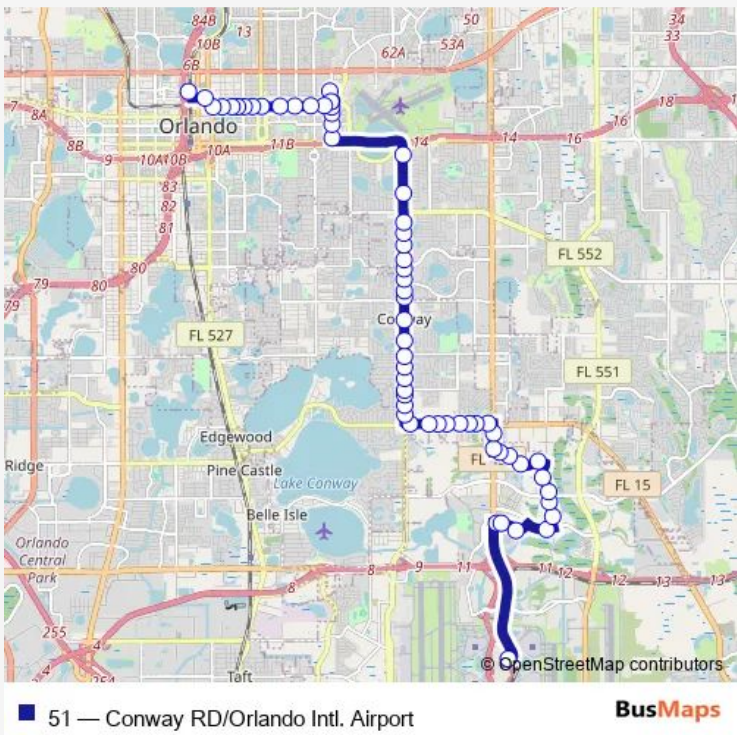

Bus 51 Conway RD/Orlando Intl. Airport

[Go to website](#)

Direction
 N Garland AVE AND W Amelia St — Jeff Fuqua Blvd S AND Quick Turnaround Rd

63 stops

[Open route schedule](#)

- N Garland AVE AND W Amelia St
- W Amelia ST AND N Orange Ave
- E Robinson ST AND N Magnolia Ave
- E Robinson ST AND N Rosalind Ave
- E Robinson ST AND Hillman Ave
- E Robinson ST AND N Eola Dr
- E Robinson ST AND N Summerlin Ave
- E Robinson ST AND N Hyer Ave
- E Robinson ST AND Shine Ave
- E Robinson ST AND Celia Ln
- E Robinson ST AND N Hampton Ave
- E Robinson ST AND N Bumby Ave
- E Robinson ST AND N Graham Ave
- N Primrose DR AND E Livingston St
- N Primrose DR AND E Amelia St
- N Primrose DR AND E Robinson St
- N Primrose DR AND E Jefferson St
- N Primrose DR AND E Washington St
- N Primrose DR AND E Central Blvd
- S Primrose DR AND E Jackson Stree
- E Anderson ST AND S Primrose Dr

Route schedule

N Garland AVE AND W Amelia St — Jeff Fuqua Blvd S AND Quick Turnaround Rd

| | |
|-----------|-------------|
| Monday | 05:15-21:15 |
| Tuesday | 05:15-21:15 |
| Wednesday | 05:15-21:15 |
| Thursday | 05:15-21:15 |
| Friday | 05:15-21:15 |
| Saturday | 05:15-21:15 |
| Sunday | 05:15-19:15 |

Route info

Direction: N Garland AVE AND W Amelia St

Stops: 63

Trip Duration: 0 hour 49 min

E Anderson Street AND Sunrise Drive

Conway RD AND Rockledge Rd

Conway RD AND Corbett Pl

Conway RD AND Derbyshire Ln

Conway RD AND Lancashire Ln

Conway RD AND Lancashire Ln

S Conway RD AND E Michigan St

Conway RD AND E Michigan St

Conway RD AND Ashford Blvd

Conway RD AND Lake Tennessee Dr

Conway RD AND ROY St

Conway RD AND Anderson Rd