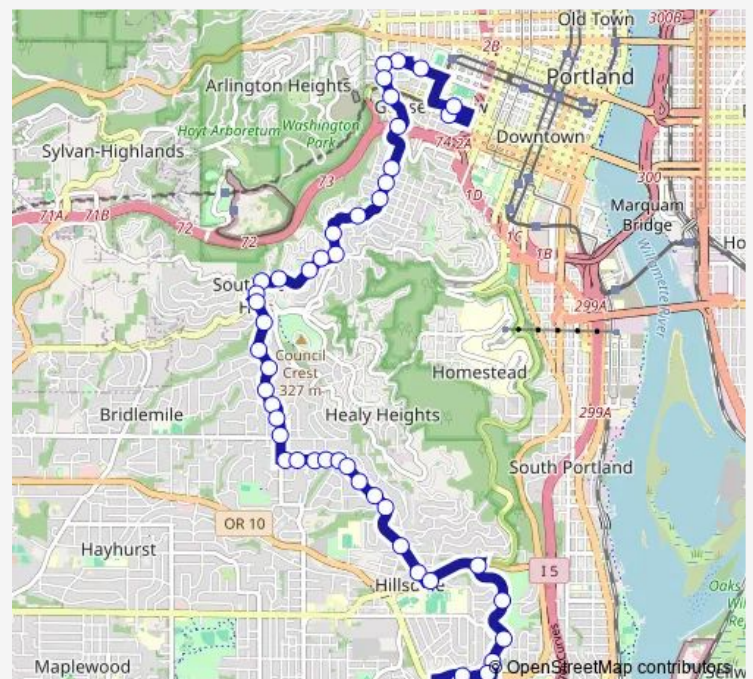

Route schedule

SW Columbia & 16th — SW Bertha & Barbur

Monday	05:56-18:12
Tuesday	05:56-18:12
Wednesday	05:56-18:12
Thursday	05:56-18:12
Friday	05:56-18:12
Saturday	—
Sunday	—

Route info

Direction: SW Columbia & 16th

Stops: 46

Trip Duration: 0 hour 27 min

51 — Vista/Sunset Blvd

3500 Block SW Dosch

SW Dosch & Dosch Ct

SW Dosch & Martins

SW Dosch & Bridlemile

SW Dosch & Newby

Tuesday 07:30-15:40

Wednesday 07:30-15:40

Thursday 07:30-15:40

Friday 07:30-15:40

Saturday —

Sunday —

Route info

Direction: SW Columbia & 16th

Thursday 05:55-18:16

Friday 05:55-18:16

Saturday —

Sunday —

Route info

Direction: SW Bertha & Barbur

Stops: 44

Trip Duration: 0 hour 32 min